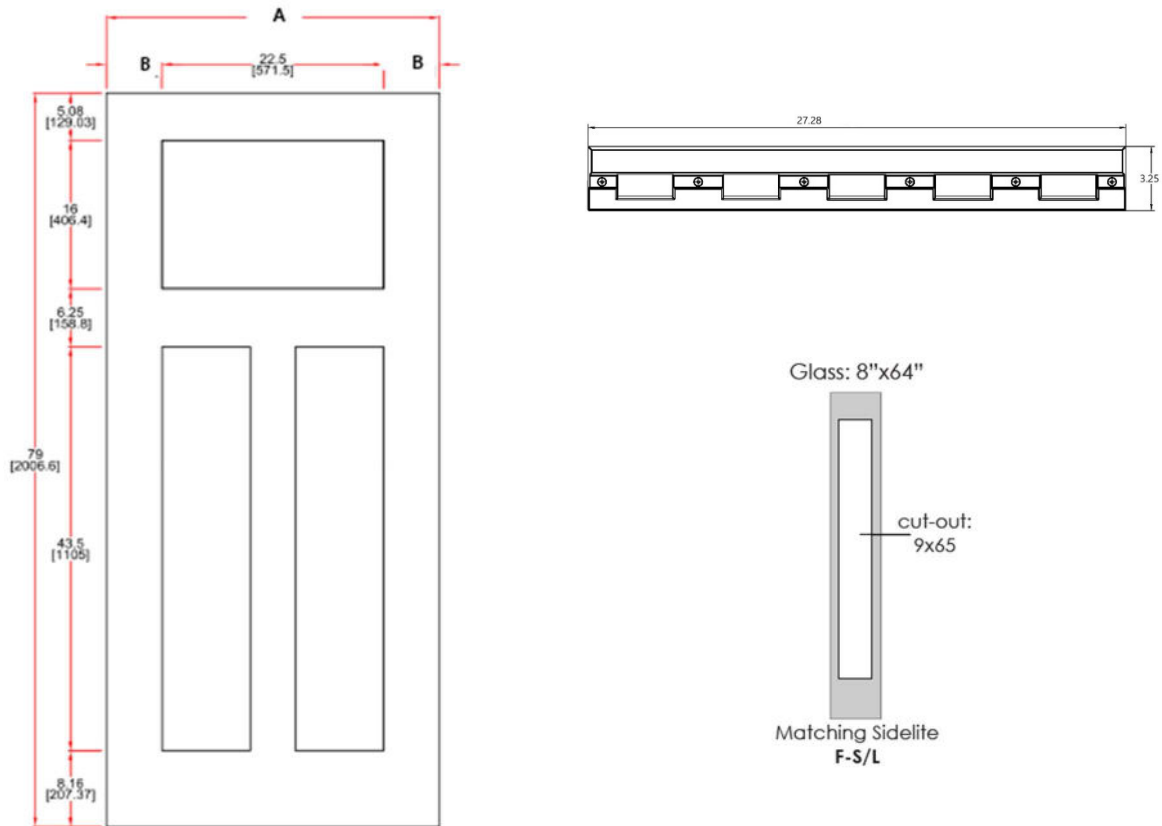

6'8" CRF – Craftsman 3 Panel

Size	A	B	Smooth	Oak	Mahogany
2/8	31-3/4"	4.63	SM-CRF-32	-	MAH-CRF-32
2/10	33-3/4"	5.63	SM-CRF-34	-	MAH-CRF-34
3/0	35-3/4"	6.63"	SM-CRF-36	-	MAH-CRF-36