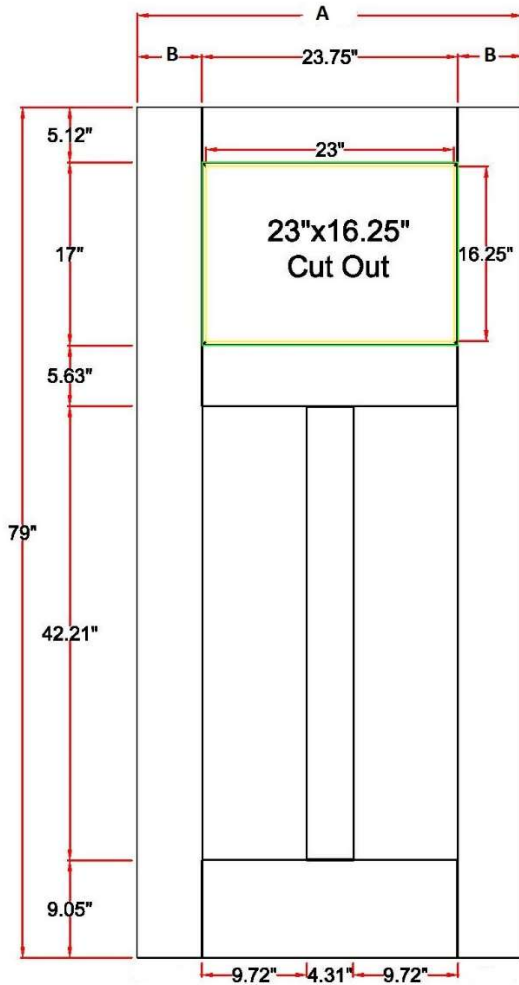

6'8" CRF – FIR Craftsman Pre-cut out

Size	A	B	Fir	Oak	Mahogany
2/8	31-3/4"	4"	FIR-CRF-32	-	-
2/10	33-3/4"	5"	FIR-CRF-34	-	-
3/0	35-3/4"	6"	FIR-CRF-36	-	-

Discontinued