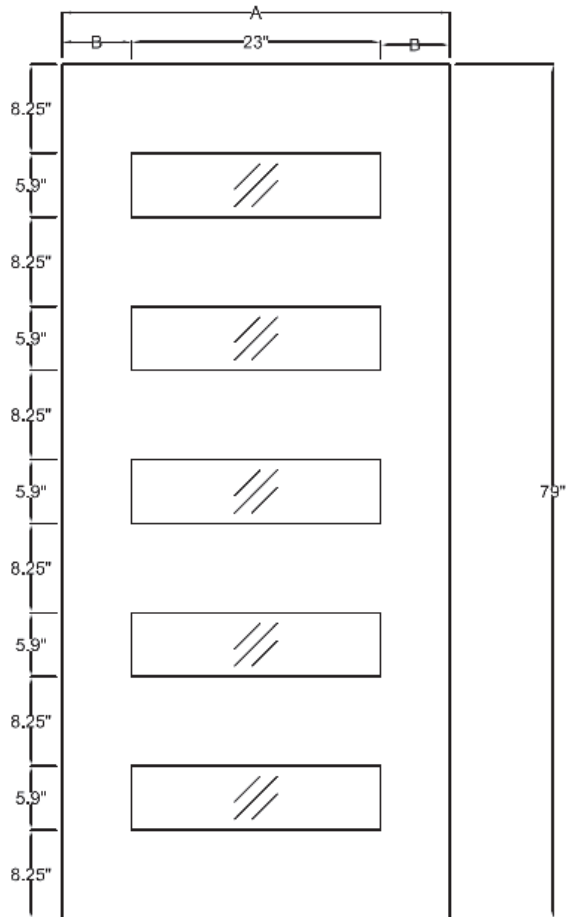

**6'8" 5L – 5 Glass Lite**

Size	A	B	Smooth	Oak	Mahogany
<b>2/8</b>	31-3/4"	4.37"	SM-5L-32	-	MAH-5L-32
<b>2/10</b>	33-3/4"	5.7"	SM-5L-34	-	MAH-5L-34
<b>3/0</b>	35-3/4"	6.37"	SM-5L-36	-	MAH-5L-36