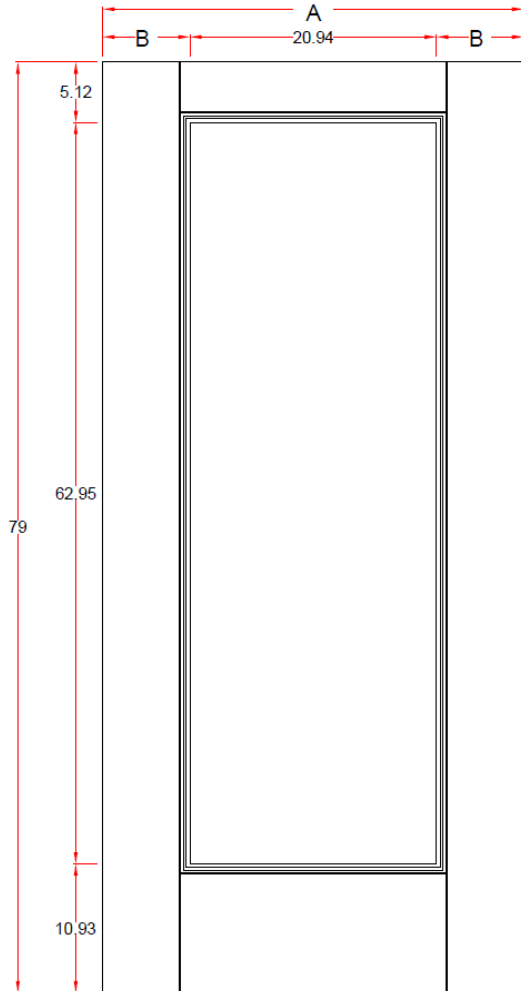

6'8" FL-1P- Smooth Flush 1 Panel

Size	A	B	Smooth	Oak	Mahogany
2/8	31-3/4"	5.4"	SM-FL-1P-32	-	-
2/10	33-3/4"	6.4"	SM-FL-1P-34	-	-
3/0	35-3/4"	7.4"	SM-FL-1P-36	-	-