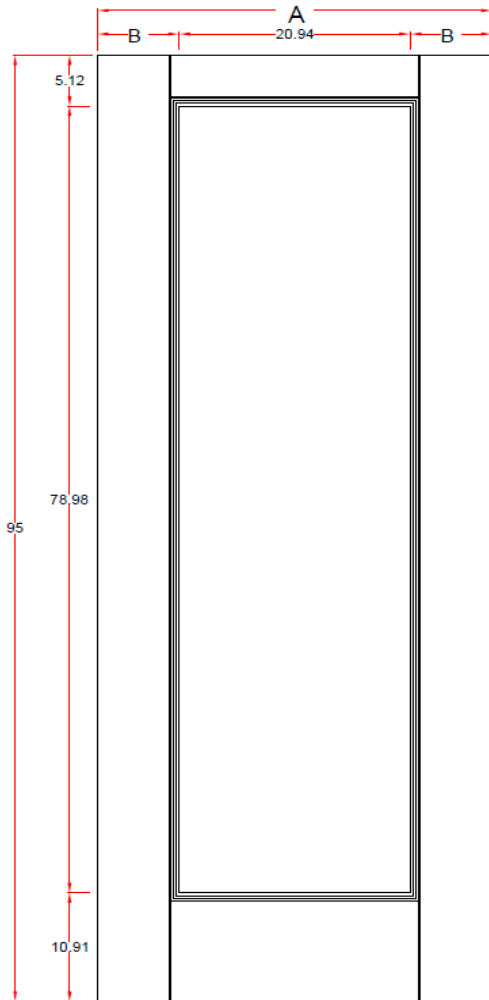

8' FL-1P

Size	A	B	Smooth	Oak	Mahogany
2/8	31-3/4"	5.4	SM-8-FL-1P-32	-	-
2/10	33-3/4"	6.4	SM-8-FL-1P-34	-	-
3/0	35-3/4"	7.4	SM-8-FL-1P-36	-	-