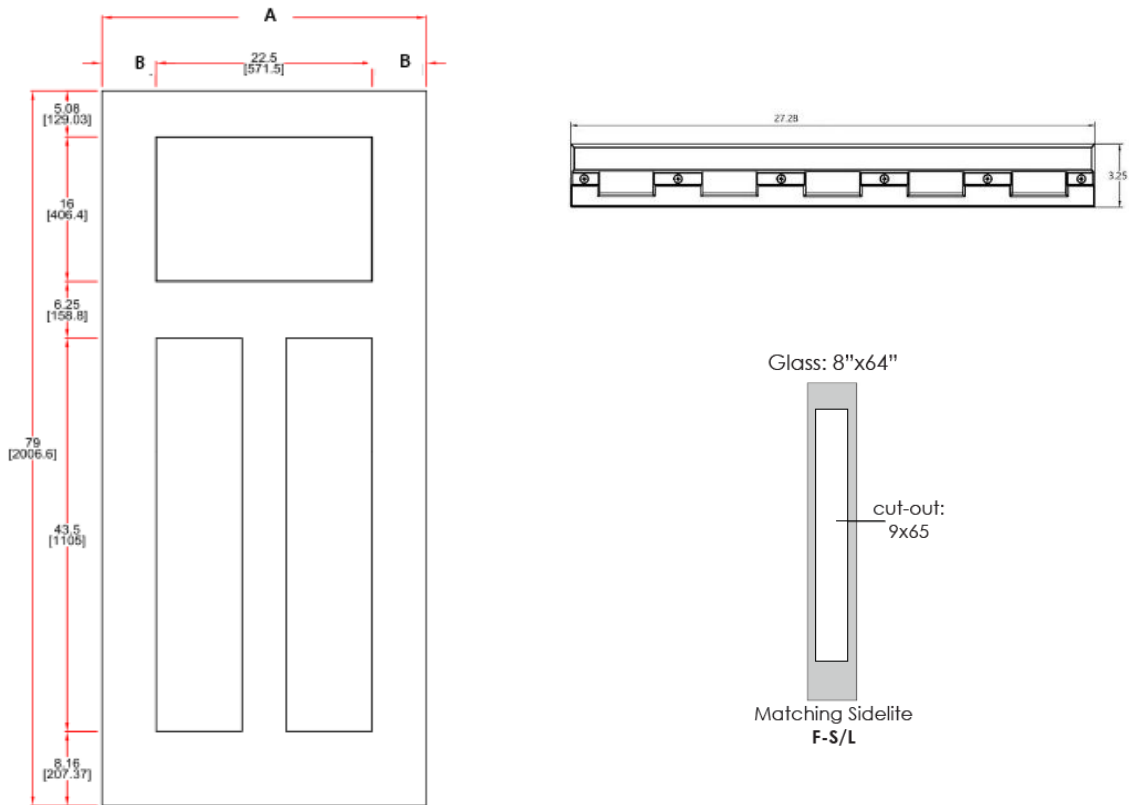

6'8" CRF – Craftsman 3 Panel

Size	A	B	Smooth	Oak	Mahogany
2/8	31-3/4"	4.63	SM-CRF-32	-	MAH-CRF-32
2/10	33-3/4"	5.63	SM-CRF-34	-	MAH-CRF-34
3/0	35-3/4"	6.63"	SM-CRF-36	-	MAH-CRF-36