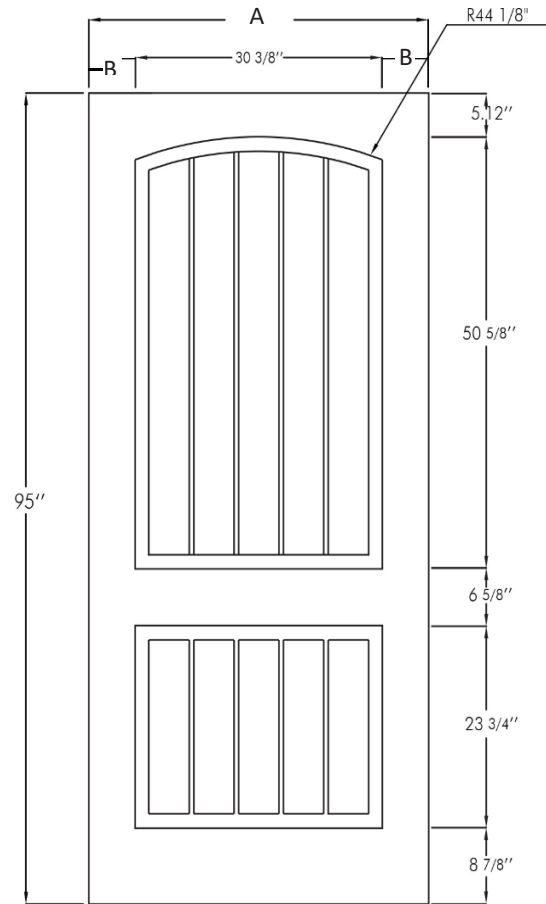

**8' RP—Planked Rustic Panel**

SIZE: 32/34/36

SIZE: 40/42

| Size        | A       | B      | Smooth | Oak | Mahogany    |
|-------------|---------|--------|--------|-----|-------------|
| <b>2/8</b>  | 31-3/4" | 4-3/8" | -      | -   | MAH-8-RP-32 |
| <b>2/10</b> | 33-3/4" | 5-3/8" | -      | -   | MAH-8-RP-34 |
| <b>3/0</b>  | 35-3/4" | 6-3/8" | -      | -   | MAH-8-RP-36 |
| <b>3/4</b>  | 39 3/4" | 4-5/8" | -      | -   | MAH-8-RP-40 |
| <b>3/6</b>  | 41-3/4" | 5-5/8" | -      | -   | MAH-8-RP-42 |