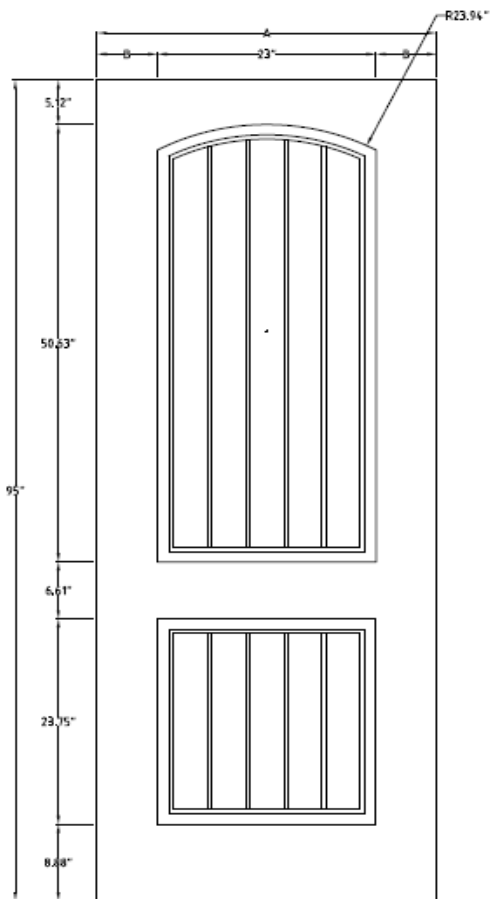

**8' RP—Planked Rustic Panel**

SIZE: 32/34/36

SIZE: 40/42

| Size        | A       | B      | Smooth | Oak | Mahogany    |
|-------------|---------|--------|--------|-----|-------------|
| <b>2/8</b>  | 31-3/4" | 4-3/8" | -      | -   | MAH-8-RP-32 |
| <b>2/10</b> | 33-3/4" | 5-3/8" | -      | -   | MAH-8-RP-34 |
| <b>3/0</b>  | 35-3/4" | 6-3/8" | -      | -   | MAH-8-RP-36 |
| <b>3/4</b>  | 39 3/4" | 4-5/8" | -      | -   | MAH-8-RP-40 |
| <b>3/6</b>  | 41-3/4" | 5-5/8" | -      | -   | MAH-8-RP-42 |