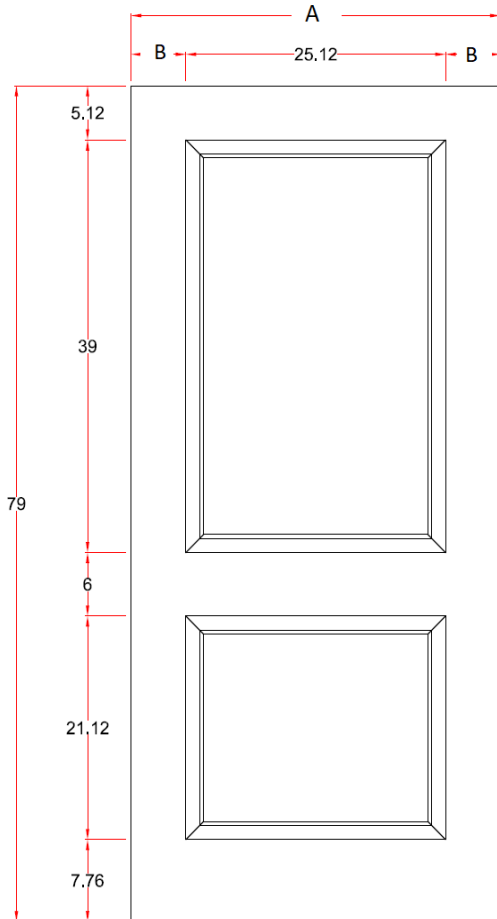

6'8" 2D Panel Embossed

Size: 34"/36"

Size: 42"

Size	A	B	Smooth	Oak	Mahogany
2/8	31-3/4"		-	-	-
2/10	33-3/4"	4.31	-	-	MAH-2D-34
3/0	35-3/4"	5.31	-	-	MAH-2D-36
3/4	39-3/4"	4.69			MAH-2D-40
3/6	41-3/4"	5.69	-	-	MAH-2D-42