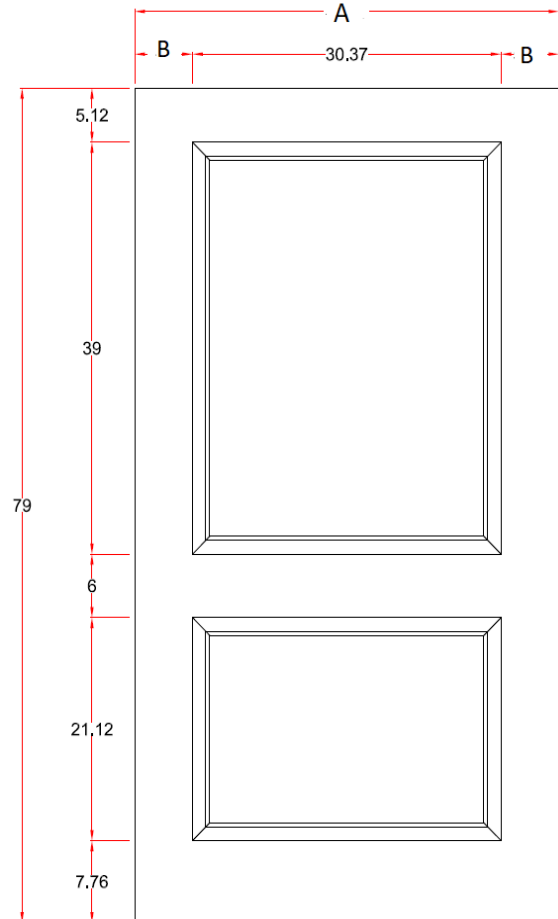

6'8" 2D Panel Embossed

Size: 34"/36"

Size: 42"

Size	A	B	Smooth	Oak	Mahogany
2/8	31-3/4"		-	-	-
2/10	33-3/4"	4.31	-	-	MAH-2D-34
3/0	35-3/4"	5.31	-	-	MAH-2D-36
3/4	39-3/4"	4.69			MAH-2D-40
3/6	41-3/4"	5.69	-	-	MAH-2D-42