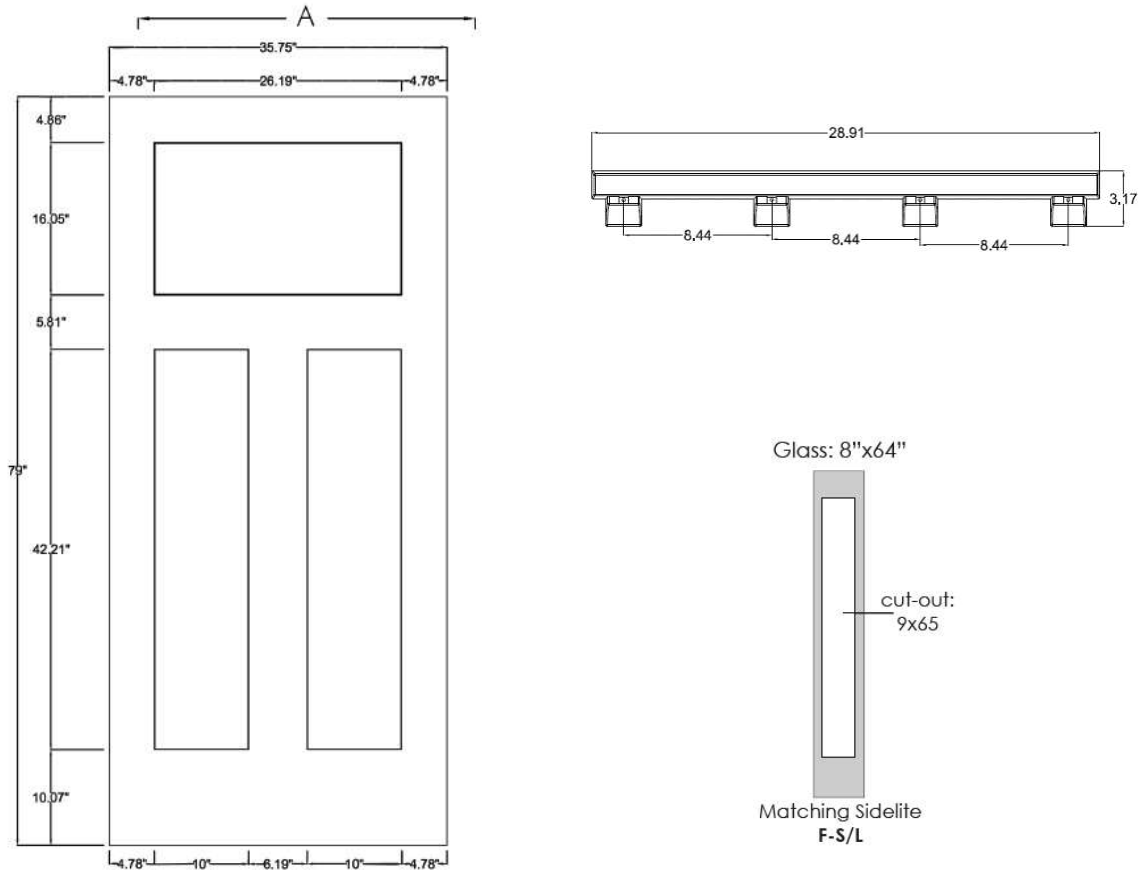

6'8" 3PCR – 3 Panel Craftsman

Size	A	B	Smooth	Oak	Mahogany
3/0	35-3/4"	4.78"	SM-3PCR-36	-	-