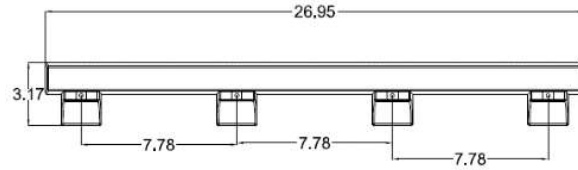

6'8" CRF – Craftsman

Size	A	B	Smooth	Oak	Mahogany
2/8	31-3/4"	4.63	SM-CRF-32		
2/10	33-3/4"	5.63	SM-CRF-34		
3/0	35-3/4"	6.63"	SM-CRF-36	-	-