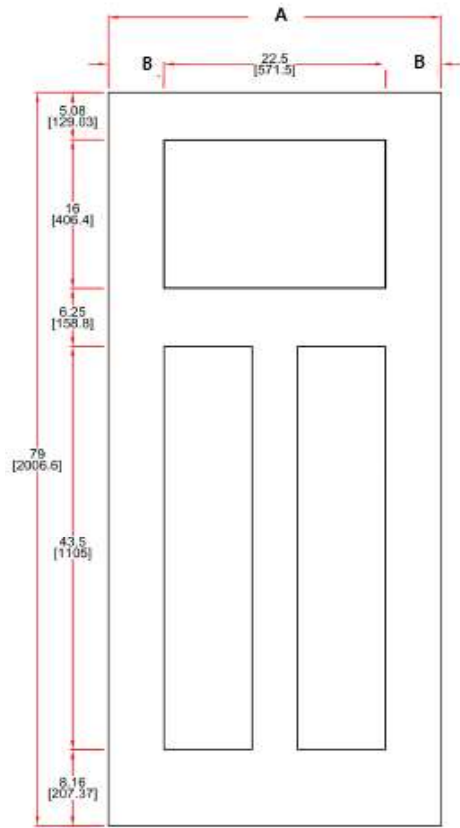

6'8" CRF – Craftsman

Size	A	B	Smooth	Oak	Mahogany
2/8	31-3/4"	4.63	SM-CRF-32		
2/10	33-3/4"	5.63	SM-CRF-34		
3/0	35-3/4"	6.63"	SM-CRF-36	-	-