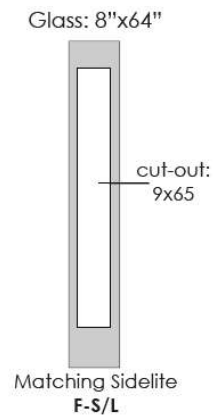

6'8" CRF – Craftsman

Size	A	B	Smooth	Oak	Mahogany
2/8	31-3/4"	4.63	SM-CRF-32		
2/10	33-3/4"	5.63	SM-CRF-34		
3/0	35-3/4"	6.63"	SM-CRF-36	-	-