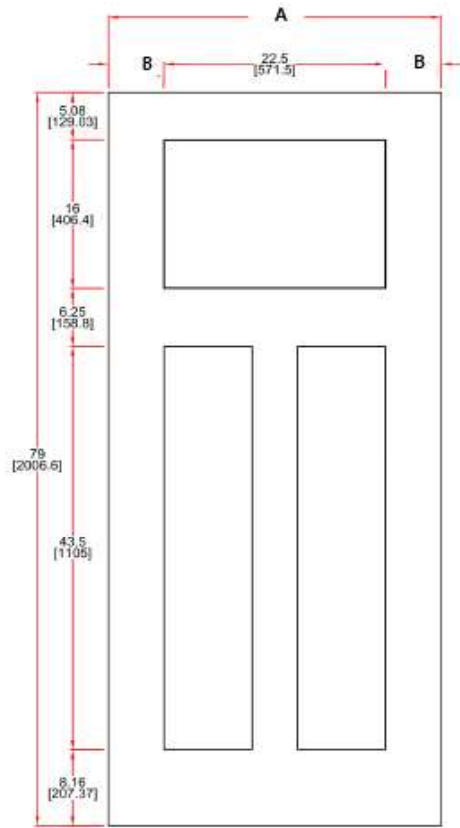

**6'8" CRF – Craftsman**

Size	A	B	Smooth	Oak	Mahogany
2/8	31-3/4"	4.63	SM-CRF-32		
2/10	33-3/4"	5.63	SM-CRF-34		
3/0	35-3/4"	6.63"	SM-CRF-36	-	-