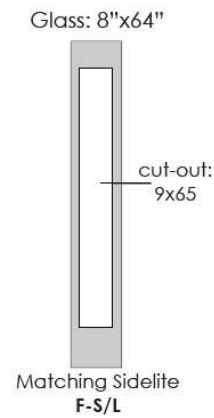

**6'8" CRF – Craftsman**

Size	A	B	Smooth	Oak	Mahogany
2/8	31-3/4"	4.63	SM-CRF-32		
2/10	33-3/4"	5.63	SM-CRF-34		
3/0	35-3/4"	6.63"	SM-CRF-36	-	-