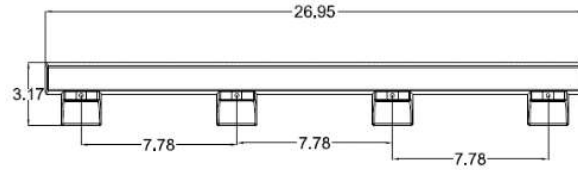

**6'8" CRF – Craftsman**

Size	A	B	Smooth	Oak	Mahogany
2/8	31-3/4"	4.63	SM-CRF-32		
2/10	33-3/4"	5.63	SM-CRF-34		
3/0	35-3/4"	6.63"	SM-CRF-36	-	-