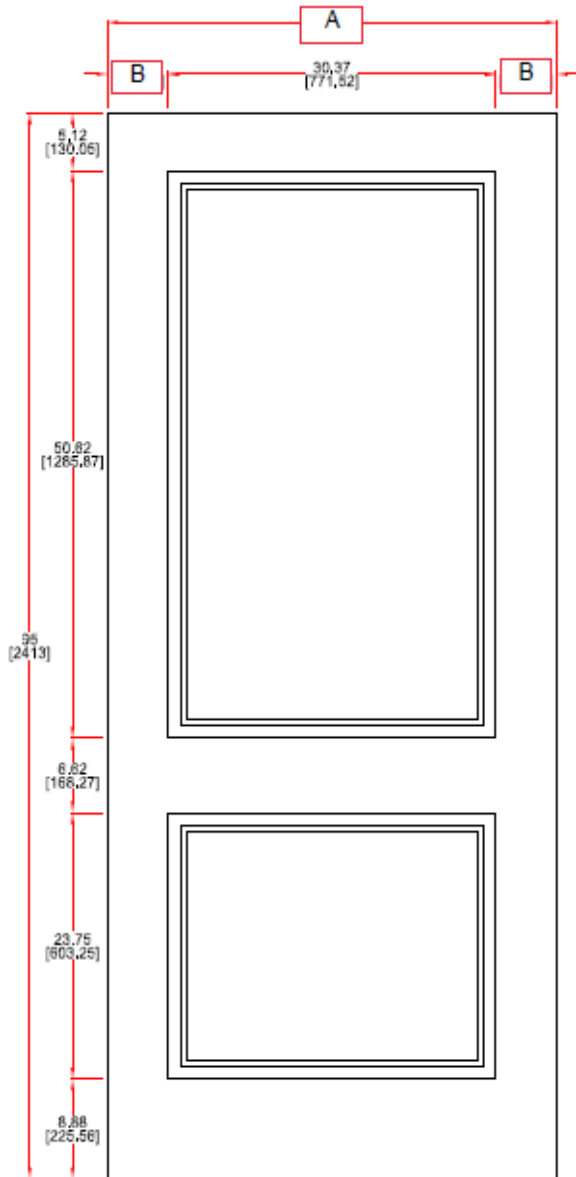

8' ST– Squared Panel

Size	A	B	Smooth	Oak	Cherry
3/4	39-3/4"	4.69"	-	-	CHE-8-ST-40
3/6	41-3/4"	5.69"	-	-	CHE-8-ST-42