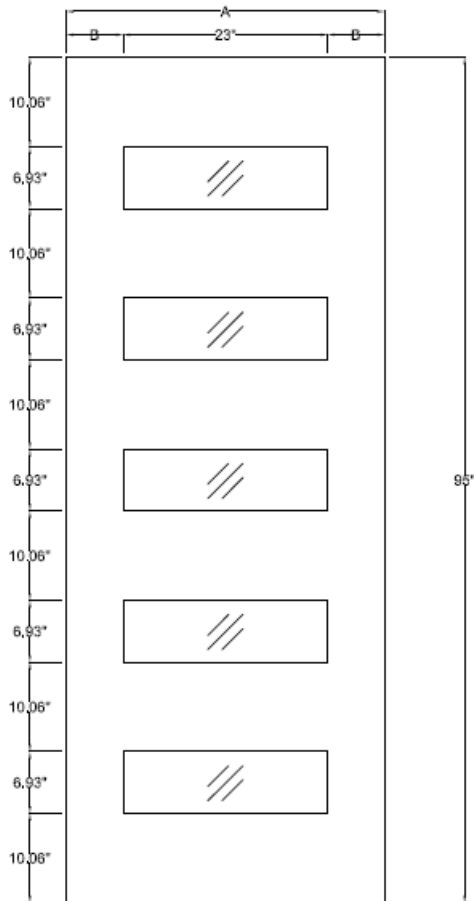

8' 5L- 5 Glass Lite

Size	A	B	Smooth	Oak	Mahogany
2/8	31-3/4"	4.375"	-	-	MAH-8-5L-32
2/10	33-3/4"	5.375"	-	-	MAH-8-5L-34
3/0	35-3/4"	6.375"	-	-	MAH-8-5L-36