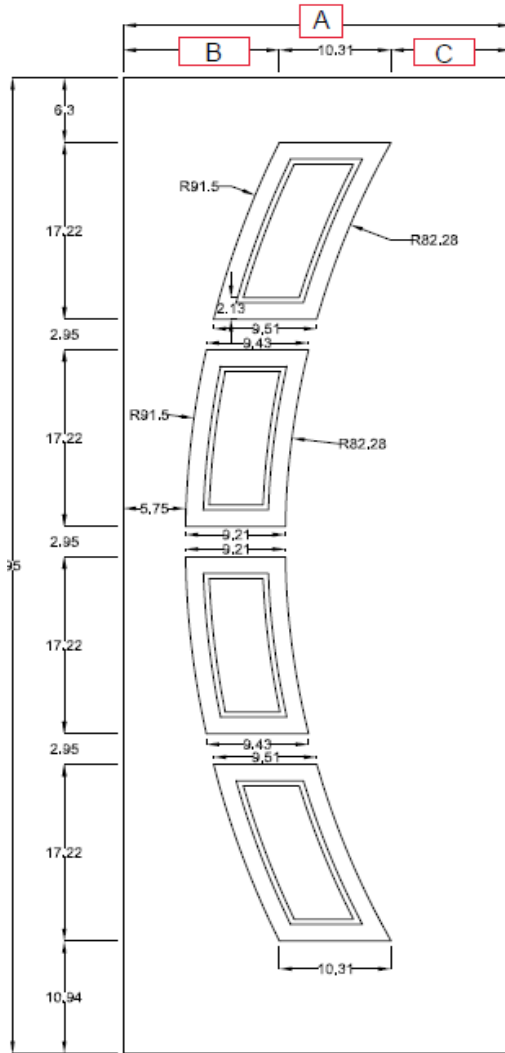

8'CV- Curved Vinyl Panel

Glass Thickness: 1"

Size	A	B	C	Smooth	Oak	Mahogany
2/8	31-3/4"	13.41"	8.02"	SM-8-CV-32	WG-8-CV-32	-
2/10	33-3/4"	13.41"	10.03	SM-8-CV-34	WG-8-CV-34	-
3/0	35-3/4"	14.41"	11.04"	SM-8-CV-36	WG-8-CV-36	-