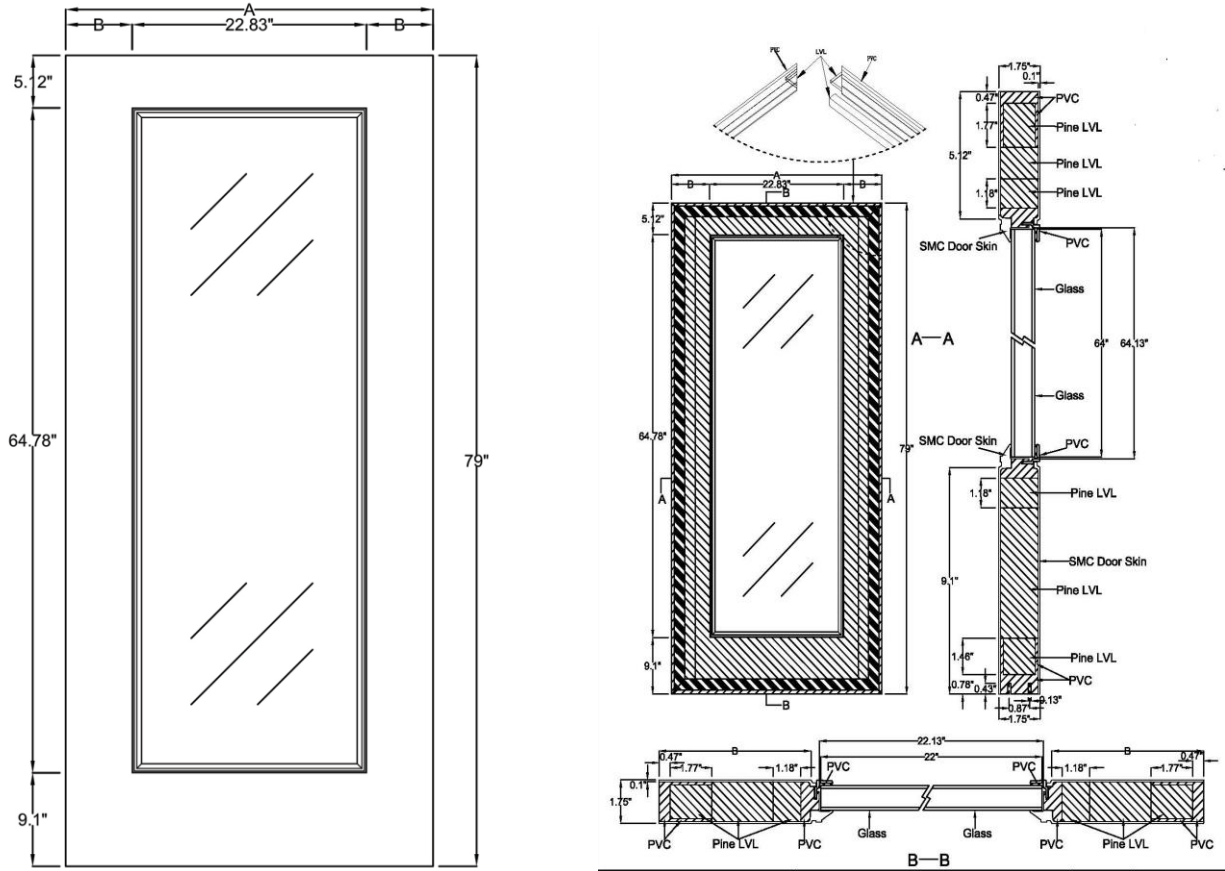

**6'8" FG-22 – Flush Glazed Panel**

Size	A	B	Smooth	Oak	Mahogany
2/8	31-3/4"	4.46"	SM-FG22-32	-	-
2/10	33-3/4"	5.46"	SM-FG22-34	-	-
3/0	35-3/4"	6.46"	SM-FG22-36	-	-