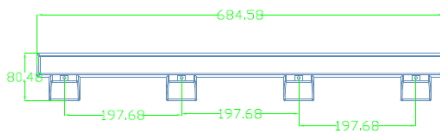

6'8" 3PCR – 3 Panel Craftsman

AVAILABLE 32" & 34"

AVAILABLE 36"

Size	A	B	Smooth	Oak	Mahogany
2/8	31-3/4"	4.63	SM-3PCR-32		
2/10	33-3/4"	5.63	SM-3PCR-34		
3/0	35-3/4"	4.78"	SM-3PCR-36	-	-