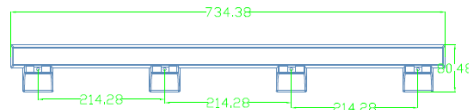

6'8" 3PCR – 3 Panel Craftsman

AVAILABLE 32" & 34"

AVAILABLE 36"

Size	A	B	Smooth	Oak	Mahogany
2/8	31-3/4"	4.63	SM-3PCR-32		
2/10	33-3/4"	5.63	SM-3PCR-34		
3/0	35-3/4"	4.78"	SM-3PCR-36	-	-