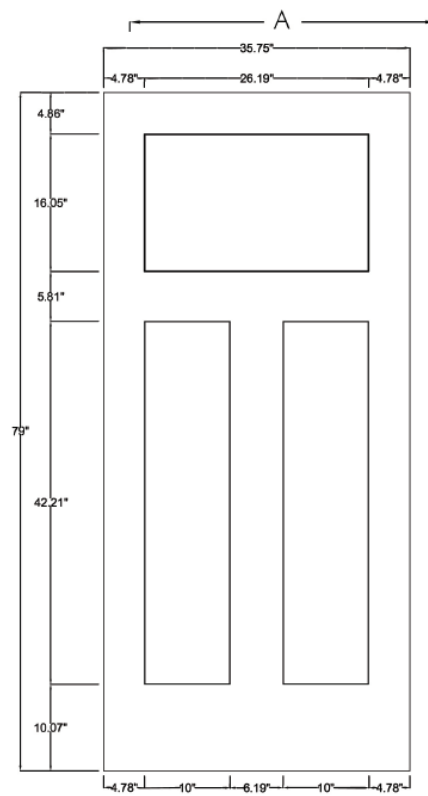

6'8" 3PCR – 3 Panel Craftsman

AVAILABLE 32" & 34"

AVAILABLE 36"

Size	A	B	Smooth	Oak	Mahogany
2/8	31-3/4"	4.63	SM-3PCR-32		
2/10	33-3/4"	5.63	SM-3PCR-34		
3/0	35-3/4"	4.78"	SM-3PCR-36	-	-