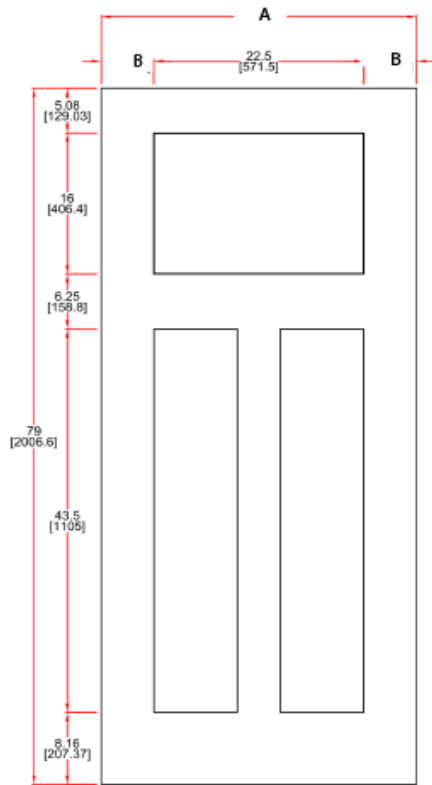

6'8" 3PCR – 3 Panel Craftsman

AVAILABLE 32" & 34"

AVAILABLE 36"

Size	A	B	Smooth	Oak	Mahogany
2/8	31-3/4"	4.63	SM-3PCR-32		
2/10	33-3/4"	5.63	SM-3PCR-34		
3/0	35-3/4"	4.78"	SM-3PCR-36	-	-