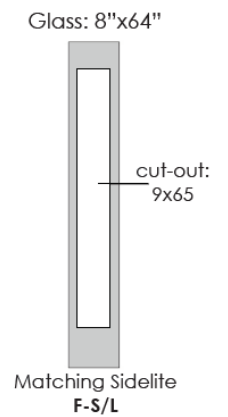

6'8" 3PCR – 3 Panel Craftsman

AVAILABLE 32" & 34"

AVAILABLE 36"

Size	A	B	Smooth	Oak	Mahogany
2/8	31-3/4"	4.63	SM-3PCR-32		
2/10	33-3/4"	5.63	SM-3PCR-34		
3/0	35-3/4"	4.78"	SM-3PCR-36	-	-