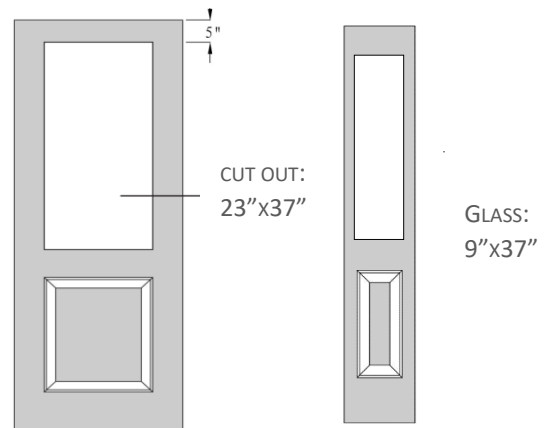

6'8" 2P 2 Half Panel Embossed

GLASS: 22" x 36"

GLASS: 8" x 36"

Size	A	B	Smooth	Oak	Mahogany
2/8	31-3/4"	4-5/8"	SM-2P-32	-	-
2/10	33-3/4"	5-5/8"	SM-2P-34	-	-
3/0	35-3/4"	6-5/8"	SM-2P-36	-	-