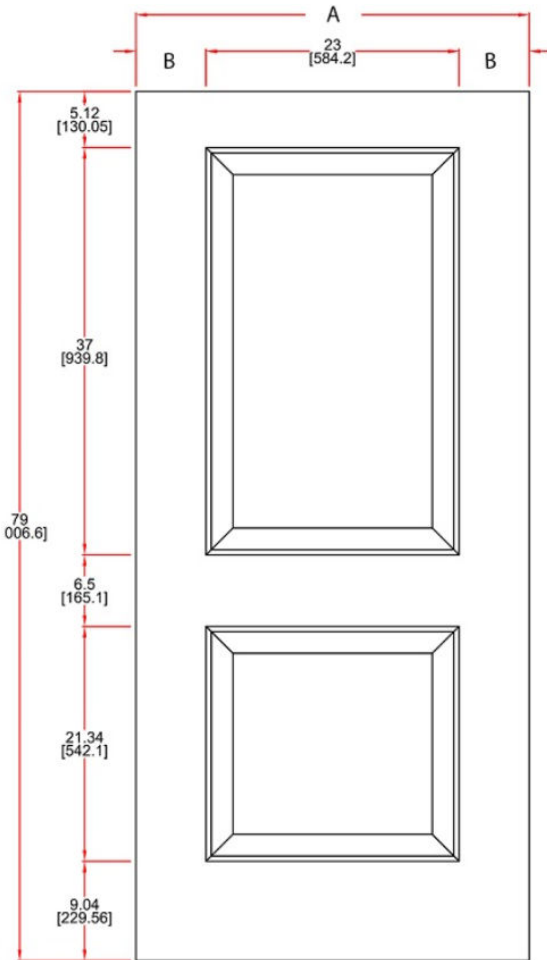

6'8" 2P 2 Half Panel Embossed

GLASS: 22" x 36"

GLASS: 8" x 36"

Size	A	B	Smooth	Oak	Mahogany
2/8	31-3/4"	4-5/8"	SM-2P-32	-	-
2/10	33-3/4"	5-5/8"	SM-2P-34	-	-
3/0	35-3/4"	6-5/8"	SM-2P-36	-	-