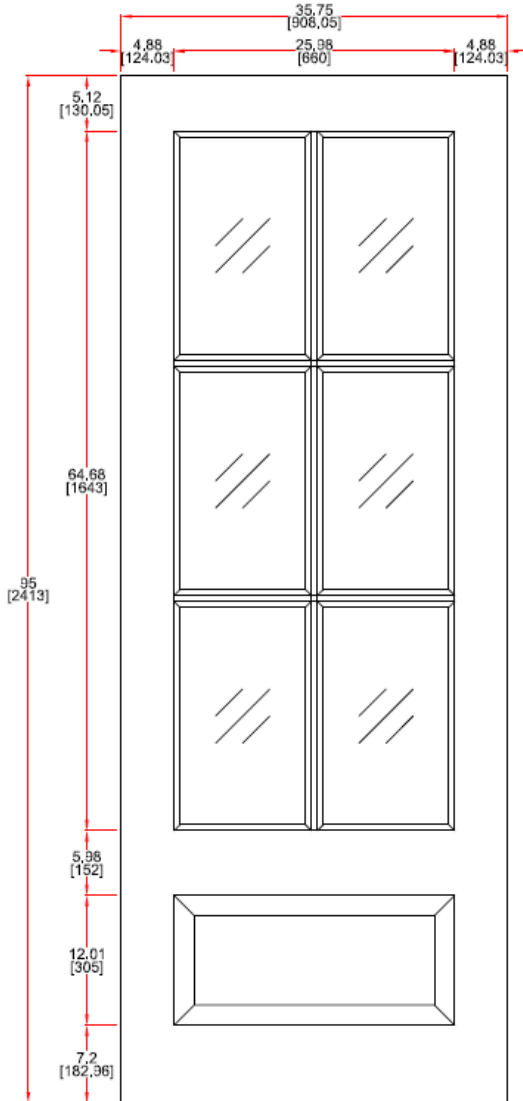

**8' FG-6L Glazed 6 Lite Glass Insert**

Size	A	Smooth	Oak	Mahogany
3/0	35-3/4"	-	-	MAH-8-XP-36
		-	-	-