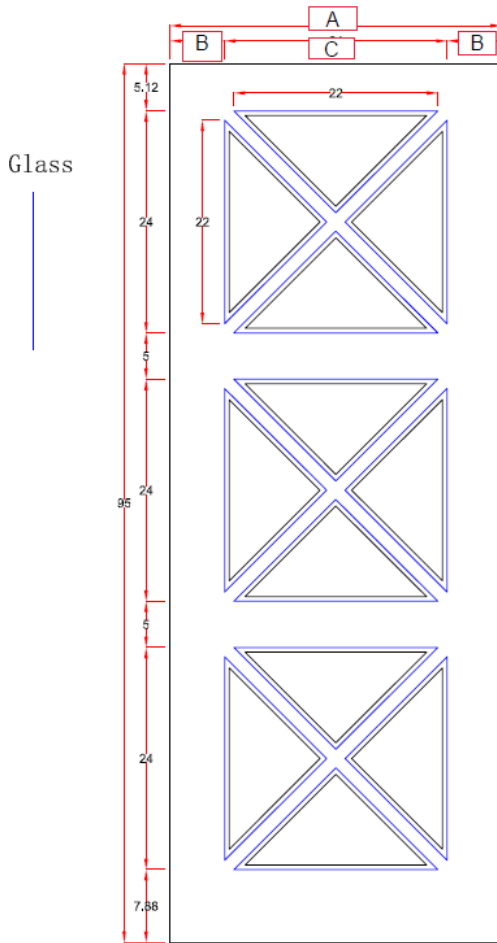

8' XP – X Glassed Panel

Glass Thickness: 5/8 "

Size	A	B	C	Smooth	Oak	Mahogany
2/8	31-3/4"	4.87"	22"	-	-	MAH-8-XP-32
2/10	33-3/4"	4.87"	24"	-	-	MAH-8-XP-34
3/0	35-3/4"	5.87"	24"	-	-	MAH-8-XP-36