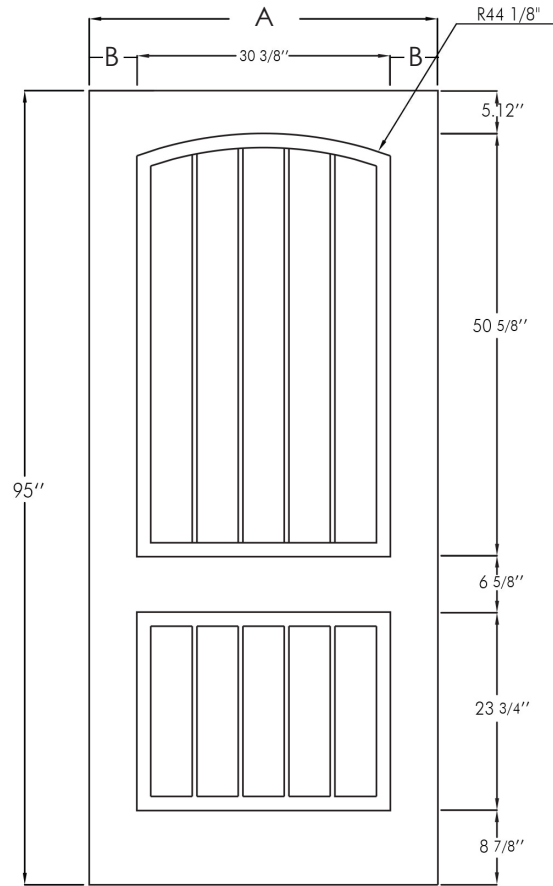

8' RP - Rustic Panel

8'

 Panel Sizes: **2/8, 2/10, 3/0**

 Panel Sizes: **3/4, 3/6**

Size	A	B	Smooth	Oak	Mahogany
2/8	31-3/4"	4-3/8"	-	-	MAH8-RP-32
2/10	33-3/4"	5-3/8"	-	-	MAH8-RP-34
3/0	35-3/4"	6-3/8"	-	-	MAH8-RP-36
3/4	40"	6-1/4"	-	-	MAH8-RP-40
3/6	41-3/4"	5-5/8"	-	-	MAH8-RP-42