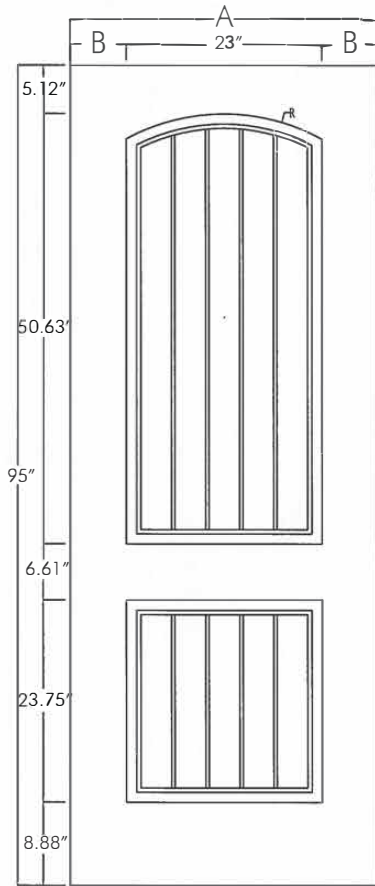

8' RP - Rustic Panel

8'

 Panel Sizes: **2/8, 2/10, 3/0**

 Panel Sizes: **3/4, 3/6**

Size	A	B	Smooth	Oak	Mahogany
2/8	31-3/4"	4-3/8"	-	-	MAH8-RP-32
2/10	33-3/4"	5-3/8"	-	-	MAH8-RP-34
3/0	35-3/4"	6-3/8"	-	-	MAH8-RP-36
3/4	40"	6-1/4"	-	-	MAH8-RP-40
3/6	41-3/4"	5-5/8"	-	-	MAH8-RP-42