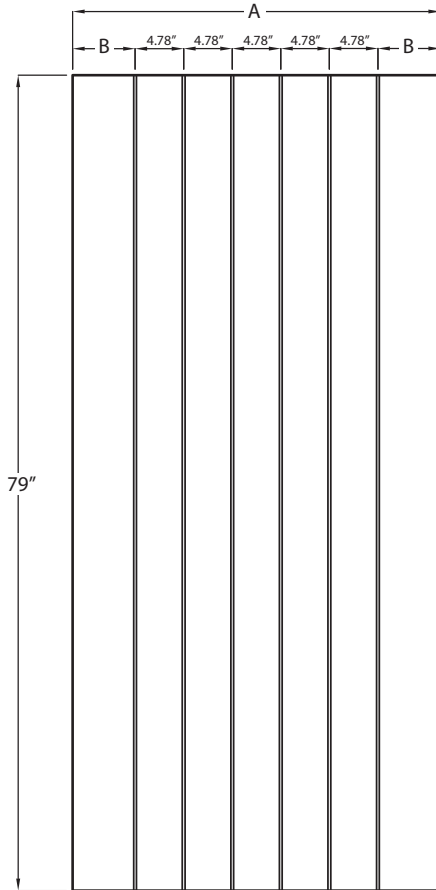

6'8" 1P - 1 Panel

6'8"

Size	A	B	Smooth	Oak	Mahogany
2/8	31-3/4"	3.915"	-	WG-1P-32	-
2/10	33-3/4"	4.915"	-	WG-1P-34	-
3/0	35-3/4"	5.915"	-	WG-1P-36	-