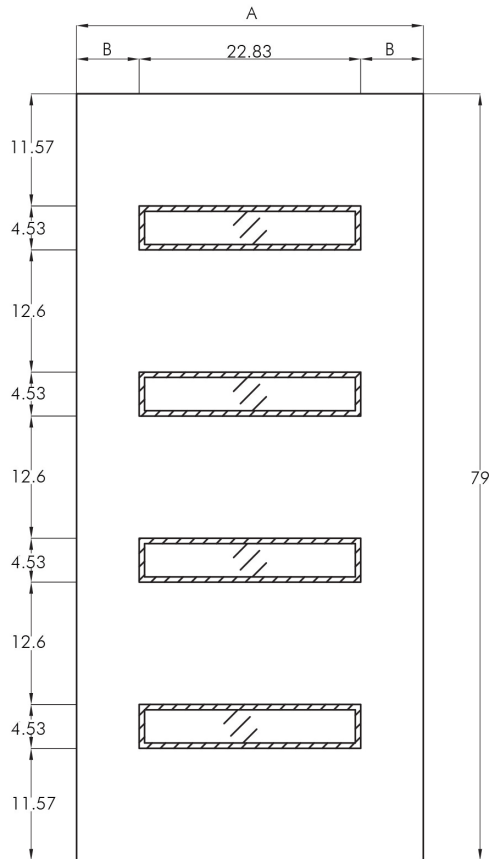

6'8" SYD - Sydney

6'8"

Size	A	B	Smooth	Oak	Mahogany
2/8	31-3/4"	4.46"	-	WG-SYD-32	-
2/10	33-3/4"	5.46"	-	WG-SYD-34	-
3/0	35-3/4"	6.46"	-	WG-SYD-36	-