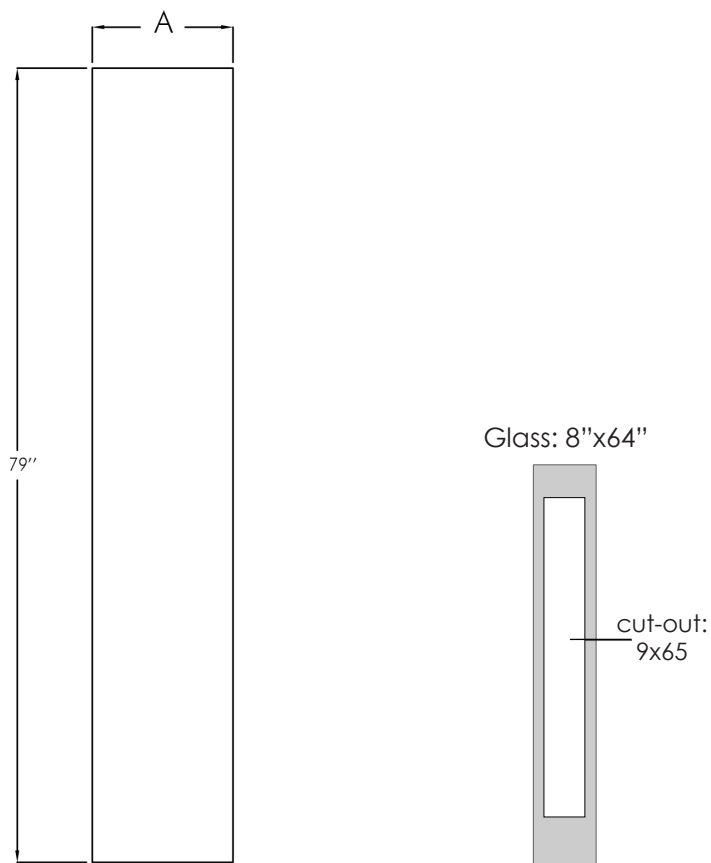

6'8" FSL - Flush Sidelite

6'8"

Size	A	Smooth	Oak	Mahogany
1/0	11-3/4"	SM-FSL-12	WG-FSL-12	MAH-FSL-12
1/2	13-3/4"	SM-FSL-14	WG-FSL-14	MAH-FSL-14