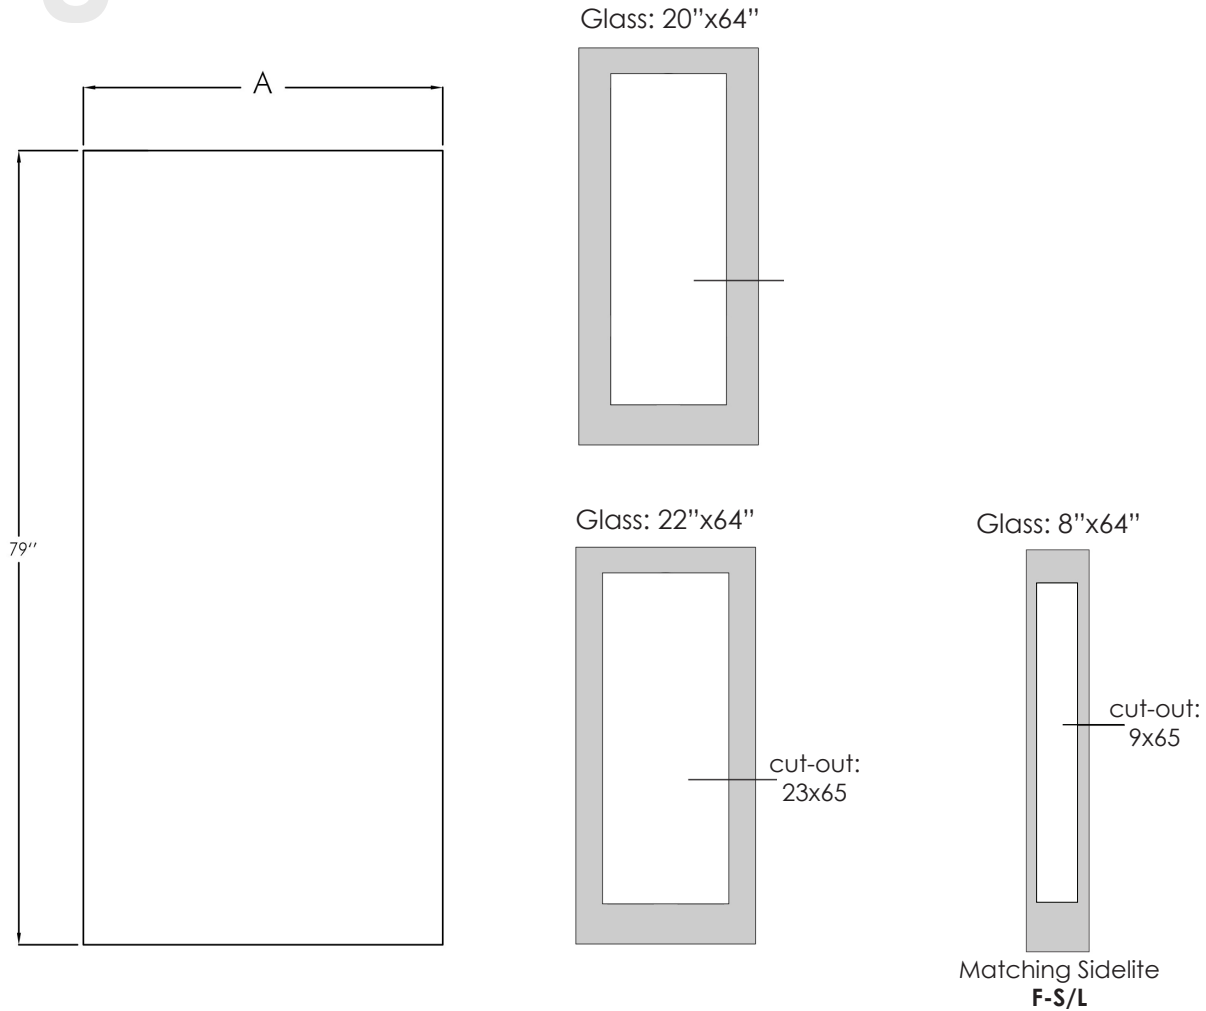

**6'8" F - Flush Panel**

6'8"

| Size | A       | Smooth  | Oak     | Mahogany |
|------|---------|---------|---------|----------|
| 2/4  | 27-3/4" | SM-F-28 | -       | -        |
| 2/6  | 29-3/4" | SM-F-30 | WG-F-30 | -        |
| 2/8  | 31-3/4" | SM-F-32 | WG-F-32 | SM-F-32  |
| 2/10 | 33-3/4" | SM-F-34 | WG-F-34 | SM-F-34  |
| 3/0  | 35-3/4" | SM-F-36 | WG-F-36 | SM-F-36  |
| 3/6  | 41-3/4" | SM-F-42 | -       | -        |