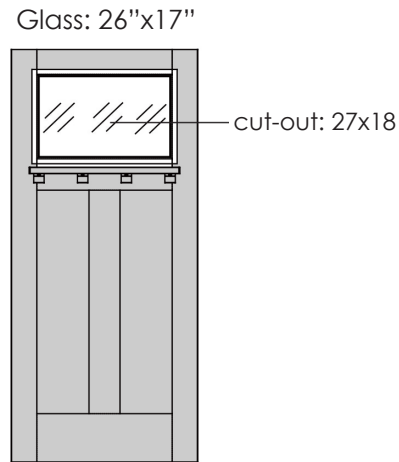

6'8" CRF - Craftsman

6'8"

Size	A	B	Smooth	Oak	Mahogany
3/0	35-3/4"	4.875"	-	-	MAH-CRF-36