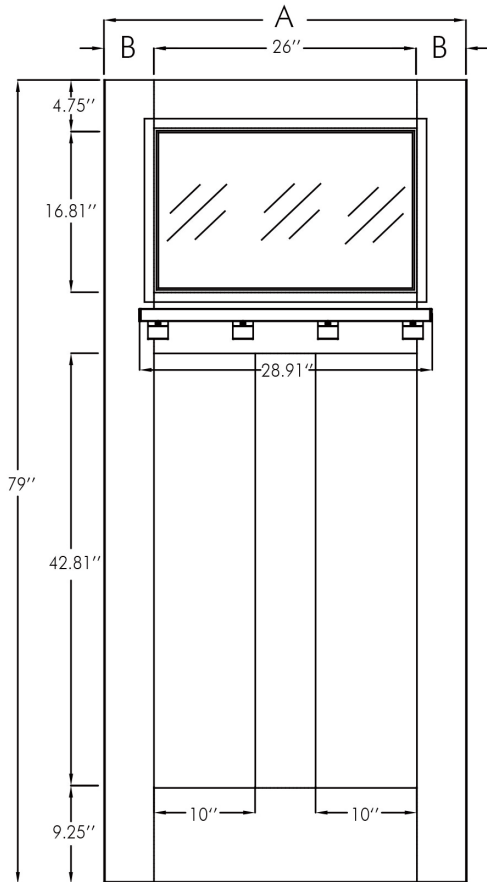

6'8" CRF - Craftsman

6'8"

Size	A	B	Smooth	Oak	Mahogany
3/0	35-3/4"	4.875"	-	-	MAH-CRF-36