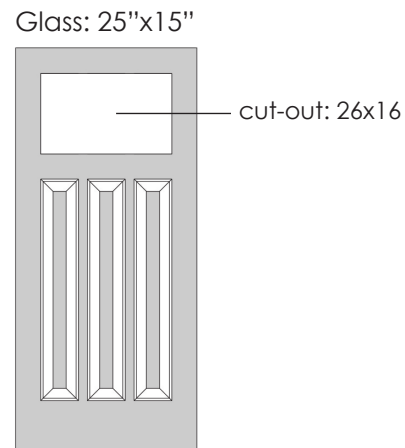

6'8" CR - 6 Panel Craftsman

6'8"

| Size | A | B | Smooth | Oak | Mahogany |
|------|---------|---|----------|----------|----------|
| 2/10 | 33-3/4" | | SM-CR-34 | WG-CR-34 | - |
| 3/0 | 35-3/4" | | SM-CR-36 | WG-CR-36 | - |