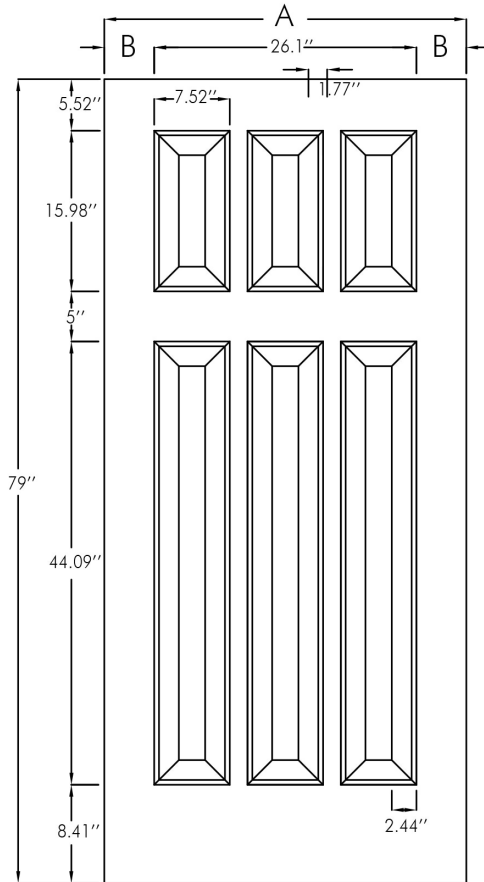

6'8" CR - 6 Panel Craftsman

6'8"

| Size | A | B | Smooth | Oak | Mahogany |
|------|---------|---|----------|----------|----------|
| 2/10 | 33-3/4" | | SM-CR-34 | WG-CR-34 | - |
| 3/0 | 35-3/4" | | SM-CR-36 | WG-CR-36 | - |