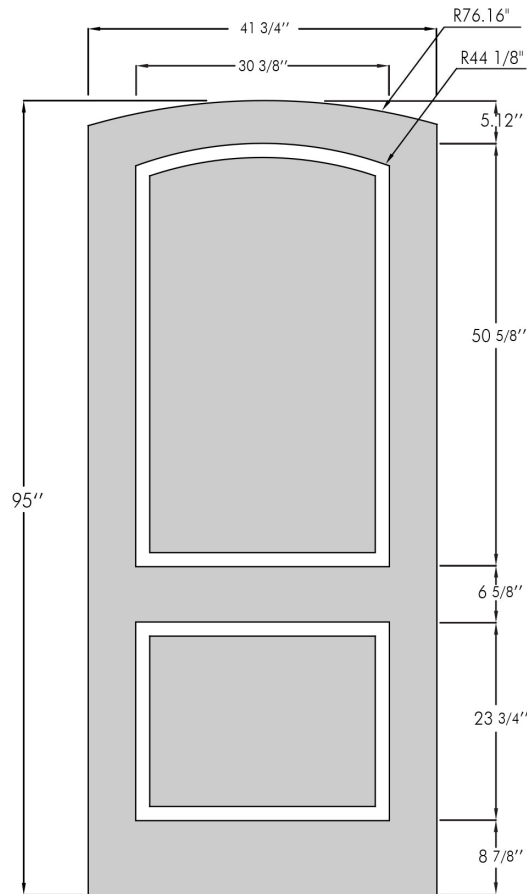

8' NRPCT - Non Planked Rustic Panel Camber Top

8'

Size	A	B	Smooth	Oak	Mahogany
3/6	41-3/4"	5-5/8"	-	-	MAH8-NRPCT-42