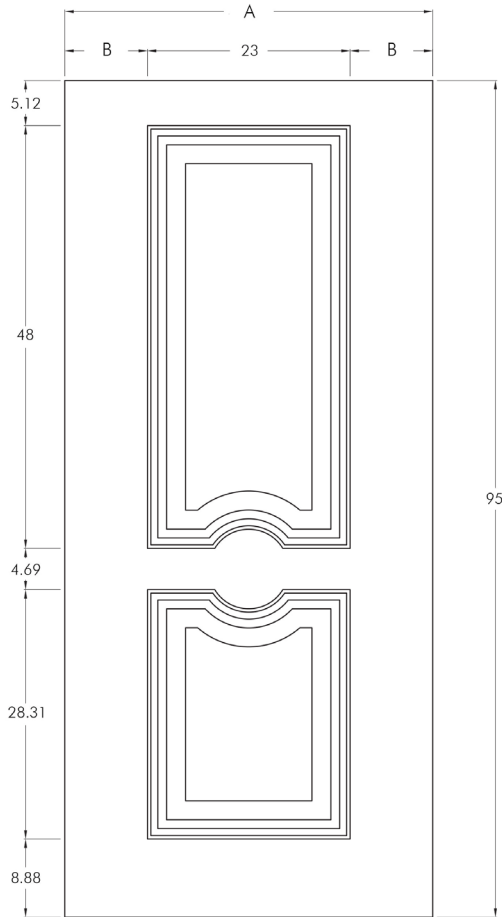

8' MXP - Mexico

8'

Size	A	B	Smooth	Oak	Mahogany
3/0	35-3/4"	6.38"	-	WG8-MXP-36	-
3/6	41-3/4"	9.38"	-	WG8-MXP-42	-