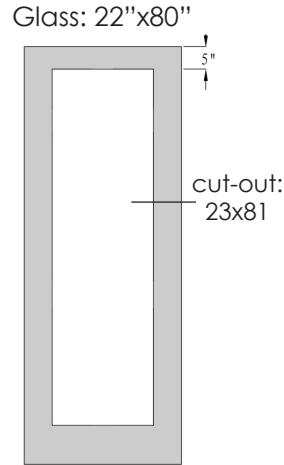

**8' 6P - 6 Panel**

8'

Matching Sidelite  
 Smooth SM-8-3P-S/L  
 Woodgrain WG-8-2P-S/L

Size	A	B	Smooth	Oak	Mahogany
<b>2/8</b>	31-3/4"	4-3/8"	SM8-6P-32	WG8-6P-32	-
<b>2/10</b>	33-3/4"	5-3/8"	SM8-6P-34	WG8-6P-34	-
<b>3/0</b>	35-3/4"	6-3/8"	SM8-6P-36	WG8-6P-36	-