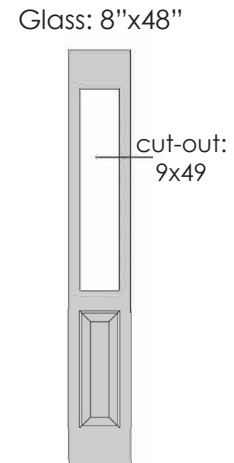

**8' 6P - 6 Panel**

8'

Matching Sidelite  
 Smooth SM-8-3P-S/L  
 Woodgrain WG-8-2P-S/L

Size	A	B	Smooth	Oak	Mahogany
<b>2/8</b>	31-3/4"	4-3/8"	SM8-6P-32	WG8-6P-32	-
<b>2/10</b>	33-3/4"	5-3/8"	SM8-6P-34	WG8-6P-34	-
<b>3/0</b>	35-3/4"	6-3/8"	SM8-6P-36	WG8-6P-36	-