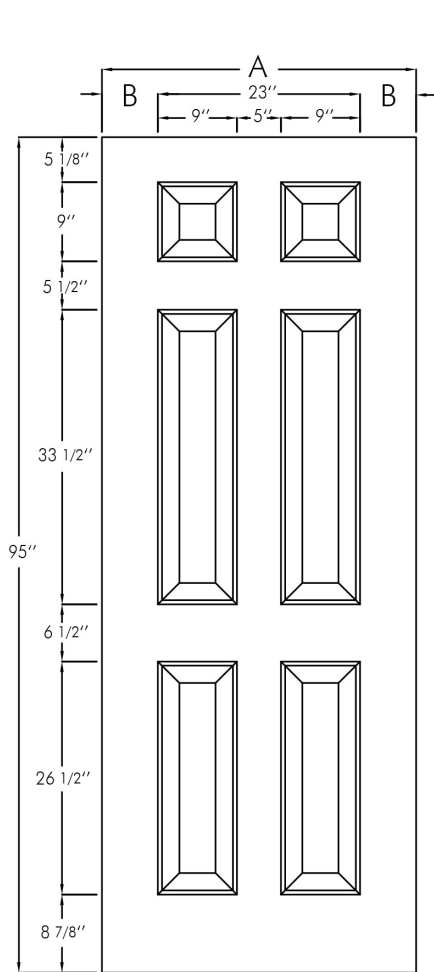

**8' 6P - 6 Panel**

8'

Matching Sidelite  
 Smooth SM-8-3P-S/L  
 Woodgrain WG-8-2P-S/L

Size	A	B	Smooth	Oak	Mahogany
<b>2/8</b>	31-3/4"	4-3/8"	SM8-6P-32	WG8-6P-32	-
<b>2/10</b>	33-3/4"	5-3/8"	SM8-6P-34	WG8-6P-34	-
<b>3/0</b>	35-3/4"	6-3/8"	SM8-6P-36	WG8-6P-36	-