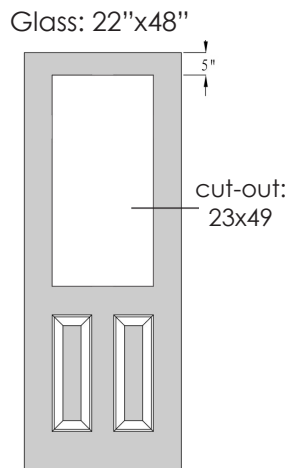

**8' 6P - 6 Panel**

8'

Matching Sidelite  
 Smooth SM-8-3P-S/L  
 Woodgrain WG-8-2P-S/L

Size	A	B	Smooth	Oak	Mahogany
<b>2/8</b>	31-3/4"	4-3/8"	SM8-6P-32	WG8-6P-32	-
<b>2/10</b>	33-3/4"	5-3/8"	SM8-6P-34	WG8-6P-34	-
<b>3/0</b>	35-3/4"	6-3/8"	SM8-6P-36	WG8-6P-36	-