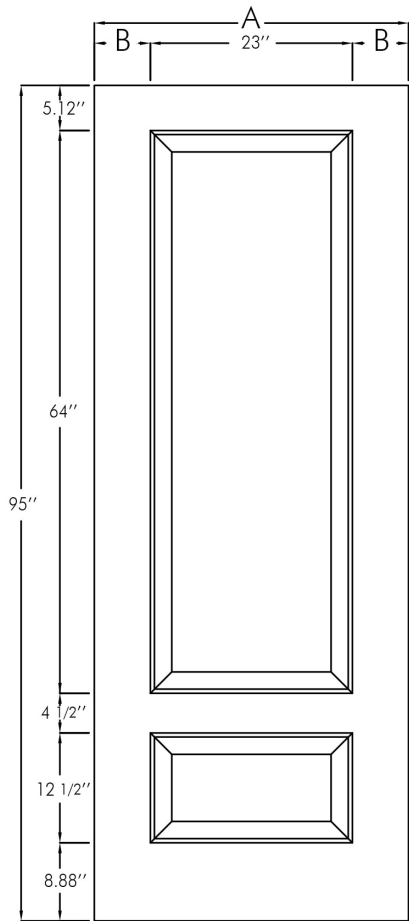

8' 3Q - 2 Panel 3 Quarter Lite

8'

Matching Sidelite
WG-8-2P-S/L
(Woodgrain Only)

Size	A	B	Smooth	Oak	Mahogany
2/8	31-3/4"	4-3/8"	-	WG8-3Q-32	MAH8-3Q-32
2/10	33-3/4"	5-3/8"	-	WG8-3Q-34	MAH8-3Q-34
3/0	35-3/4"	6-3/8"	-	WG8-3Q-36	MAH8-3Q-36