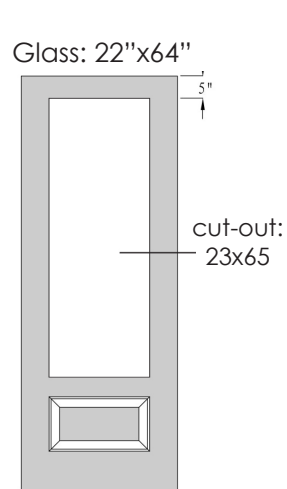

8' 3Q - 2 Panel 3 Quarter Lite

8'

Matching Sidelite
WG-8-2P-S/L
(Woodgrain Only)

Size	A	B	Smooth	Oak	Mahogany
2/8	31-3/4"	4-3/8"	-	WG8-3Q-32	MAH8-3Q-32
2/10	33-3/4"	5-3/8"	-	WG8-3Q-34	MAH8-3Q-34
3/0	35-3/4"	6-3/8"	-	WG8-3Q-36	MAH8-3Q-36