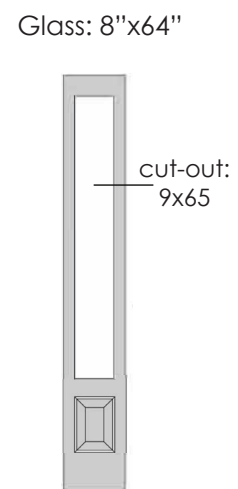

8' 3Q - 2 Panel 3 Quarter Lite

8'

Matching Sidelite
WG-8-2P-S/L
(Woodgrain Only)

Size	A	B	Smooth	Oak	Mahogany
2/8	31-3/4"	4-3/8"	-	WG8-3Q-32	MAH8-3Q-32
2/10	33-3/4"	5-3/8"	-	WG8-3Q-34	MAH8-3Q-34
3/0	35-3/4"	6-3/8"	-	WG8-3Q-36	MAH8-3Q-36