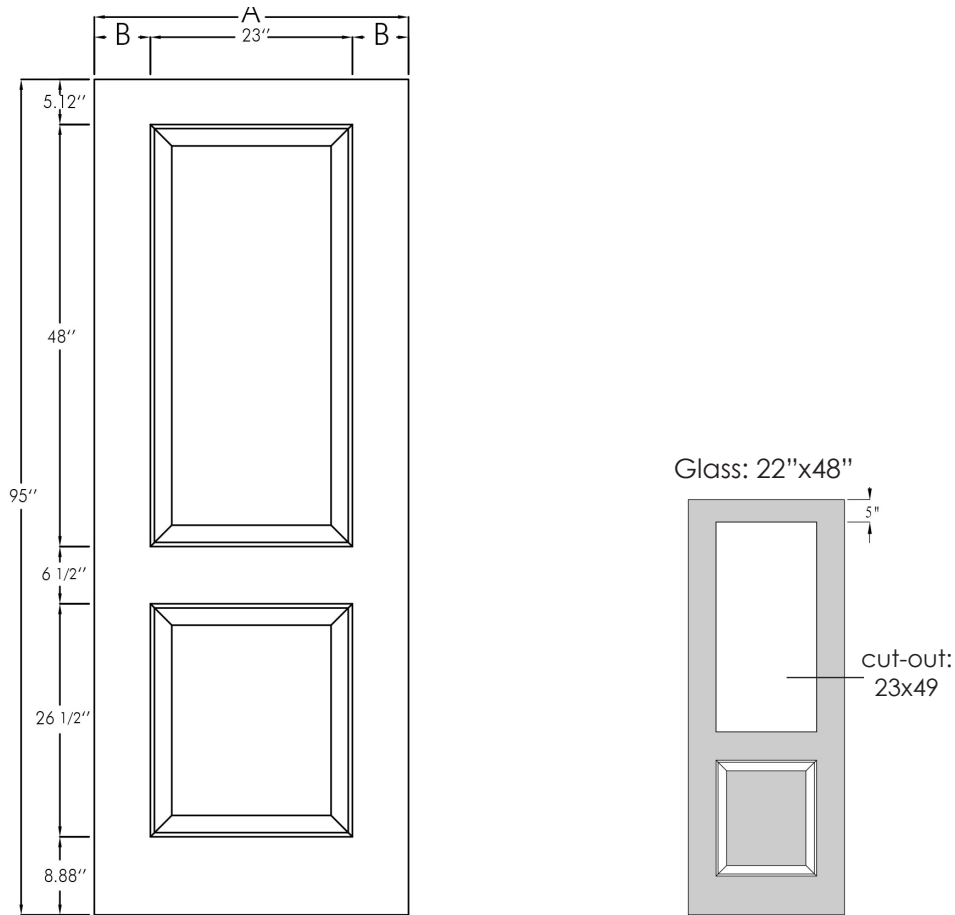

8' 2H - 2 Panel Half Lite

8'

| Size | A | B | Smooth | Oak | Mahogany |
|------|---------|--------|--------|-----------|----------|
| 2/8 | 31-3/4" | 4-3/8" | - | WG8-2H-32 | - |
| 2/10 | 33-3/4" | 5-3/8" | - | WG8-2H-34 | - |
| 3/0 | 35-3/4" | 6-3/8" | - | WG8-2H-36 | - |