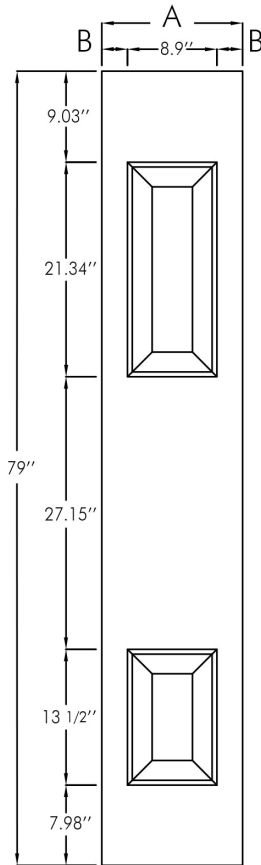

6'8" 2PSL - Reversible 2 Panel Sidelite

6'8"

Glass: 8"x48"

Glass: 8"x36"

Size	A	B	Smooth	Oak	Mahogany
1/0	11-3/4"	1.425"	SM-2PSL-12	WG-2PSL-12	-
1/2	13-3/4"	2.425"	SM-2PSL-14	WG-2PSL-14	-