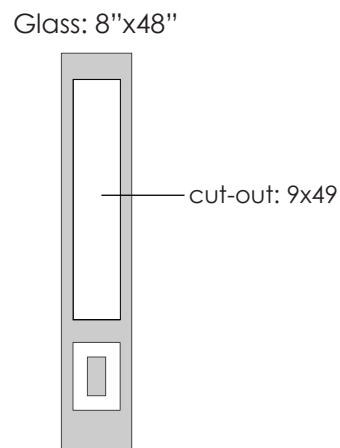

**6'8" 2PRSL - 2 Panel Raised Sidelite**

6'8"

Size	A	B	Smooth	Oak	Mahogany
1/0	11-3/4"	1.19"	SM-2PRSL-12	WG-2PRSL-12	-
1/2	13-3/4"	2.19"	SM-2PRSL-14	WG-2PRSL-14	-