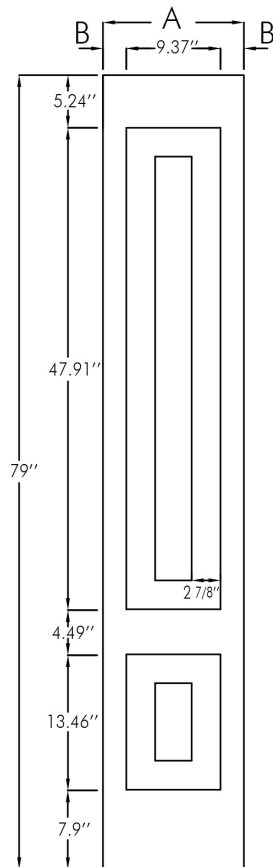

**6'8" 2PRSL - 2 Panel Raised Sidelite**

6'8"

Size	A	B	Smooth	Oak	Mahogany
1/0	11-3/4"	1.19"	SM-2PRSL-12	WG-2PRSL-12	-
1/2	13-3/4"	2.19"	SM-2PRSL-14	WG-2PRSL-14	-