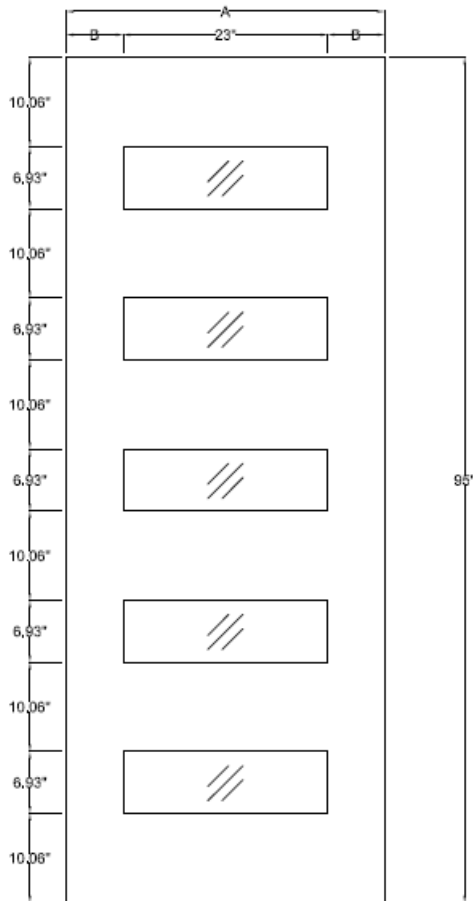

8' 5L- 5 Glass Lite

Size	A	B	Smooth	Oak	Mahogany
2/8	31-3/4"	4.375"	-	-	MAH-8-5L-32
2/10	33-3/4"	5.375"	-	-	MAH-8-5L-34
3/0	35-3/4"	6.375"	-	-	MAH-8-5L-36