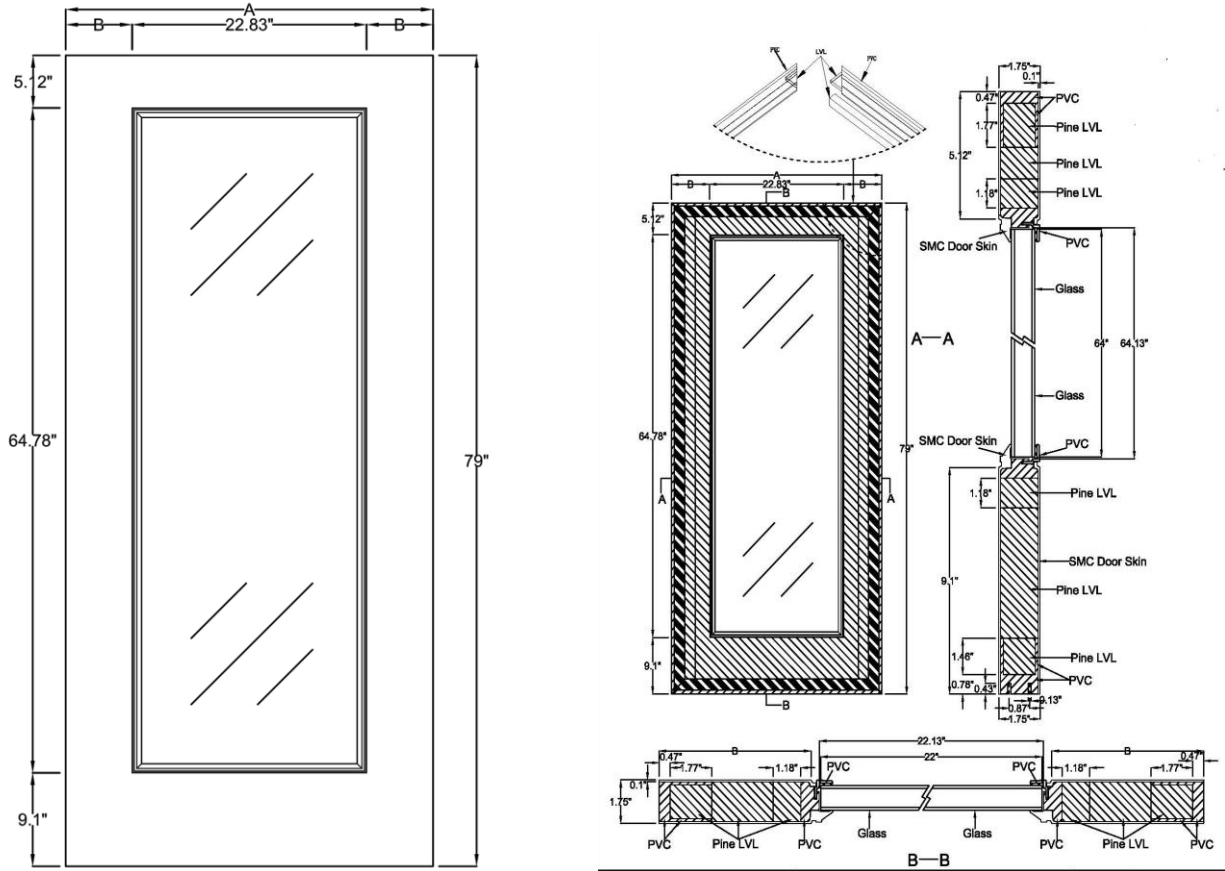

6'8" FG-22 – Flush Glazed Panel

Size	A	B	Smooth	Oak	Mahogany
2/8	31-3/4"	4.46"	SM-FG22-32	-	-
2/10	33-3/4"	5.46"	SM-FG22-34	-	-
3/0	35-3/4"	6.46"	SM-FG22-36	-	-