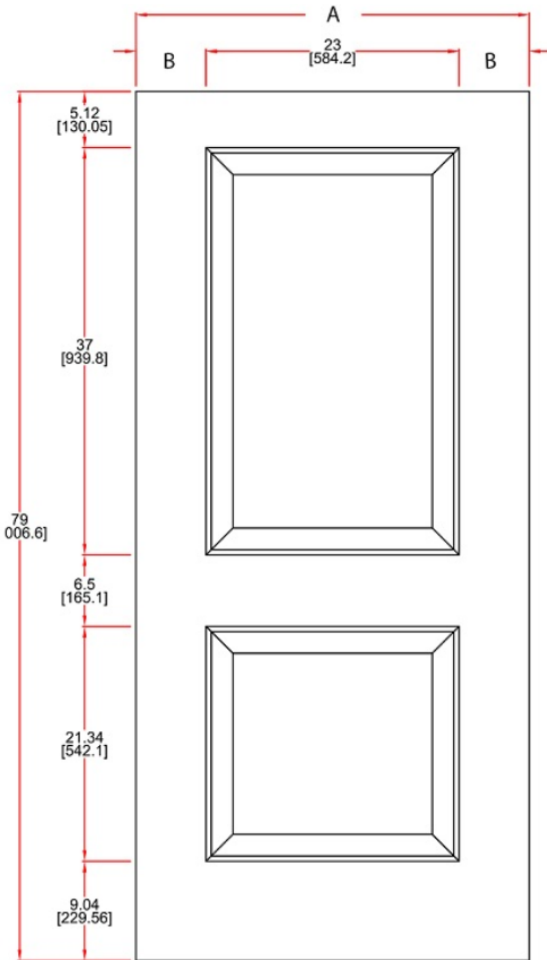

**6'8" 2P 2 Half Panel Embossed**

GLASS: 22" x 36"

GLASS: 8" x 36"

Size	A	B	Smooth	Oak	Mahogany
2/8	31-3/4"	4-5/8"	SM-2P-32	-	-
2/10	33-3/4"	5-5/8"	SM-2P-34	-	-
3/0	35-3/4"	6-5/8"	SM-2P-36	-	-