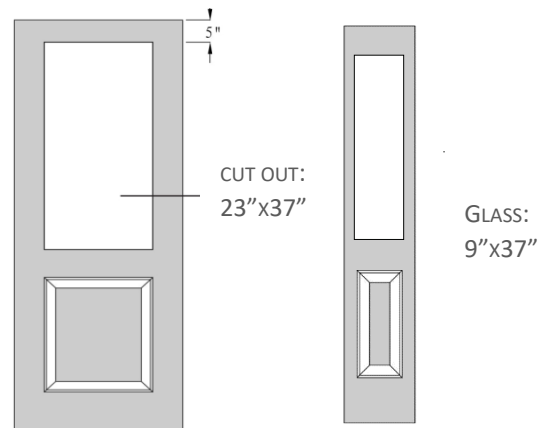

**6'8" 2P 2 Half Panel Embossed**

GLASS: 22" x 36"

GLASS: 8" x 36"

Size	A	B	Smooth	Oak	Mahogany
2/8	31-3/4"	4-5/8"	SM-2P-32	-	-
2/10	33-3/4"	5-5/8"	SM-2P-34	-	-
3/0	35-3/4"	6-5/8"	SM-2P-36	-	-