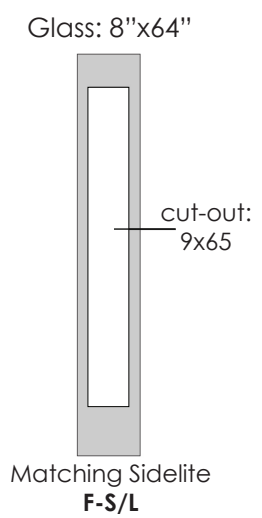

6'8" FG-22 - Flush Glazed

6'8"

Size	A	B	Smooth	Oak	Mahogany
2/8	31-3/4"	6.64"	SM-FG-22-32	-	-
2/10	33-3/4"	6.64"	SM-FG-22-34	-	-
3/0	35-3/4"	6.64"	SM-FG-22-36	-	-