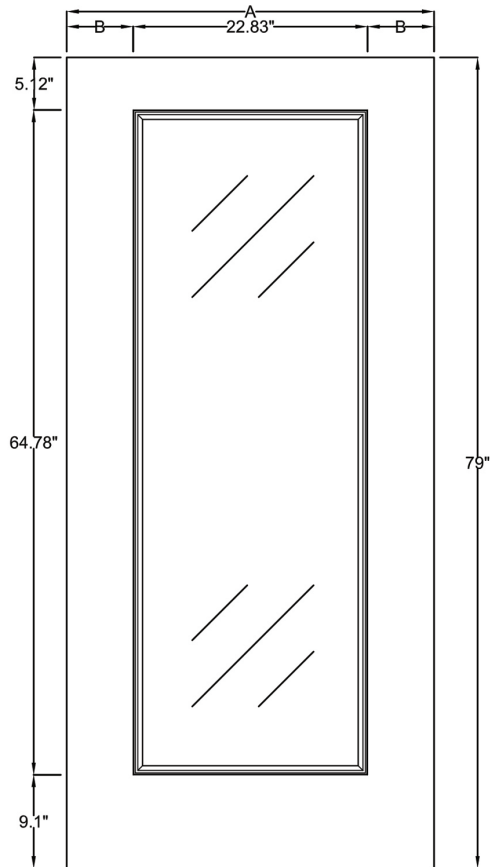

6'8" FG-22 - Flush Glazed

6'8"

Size	A	B	Smooth	Oak	Mahogany
2/8	31-3/4"	6.64"	SM-FG-22-32	-	-
2/10	33-3/4"	6.64"	SM-FG-22-34	-	-
3/0	35-3/4"	6.64"	SM-FG-22-36	-	-