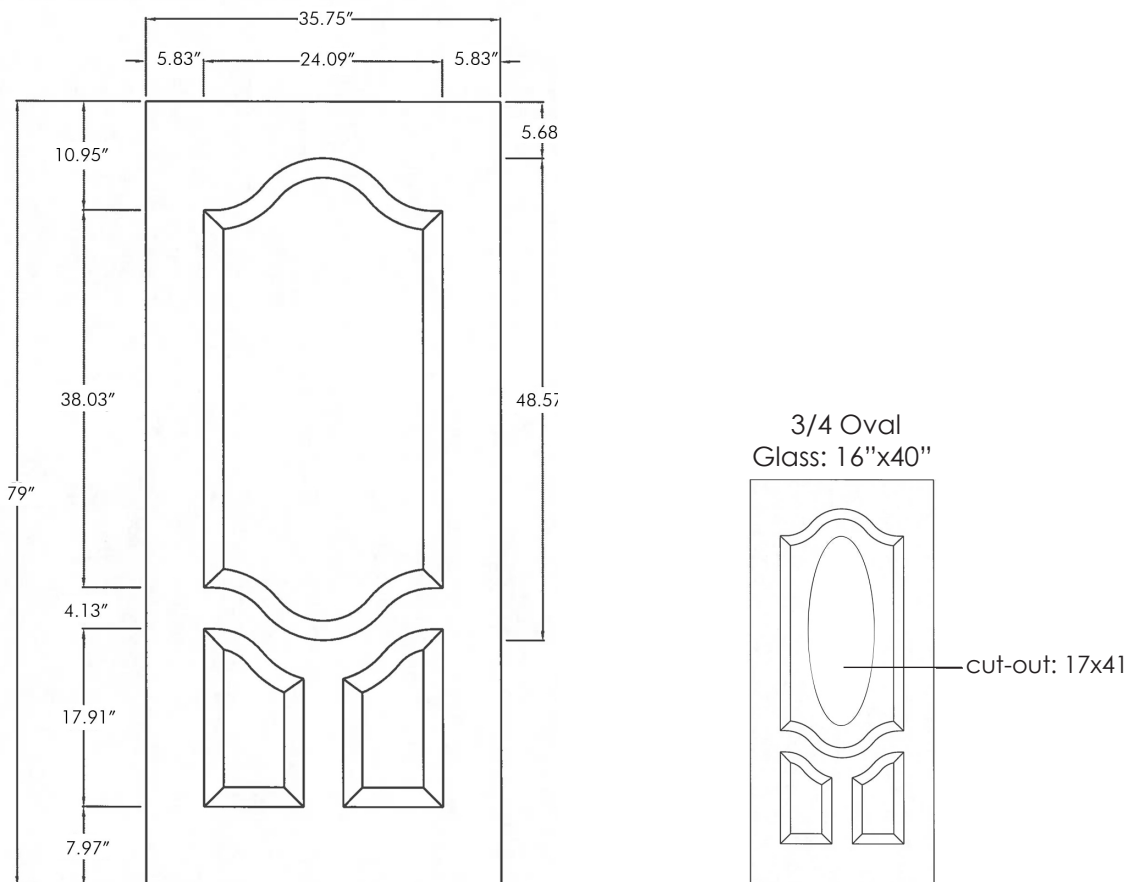

**6'8" C3P - Curved 3 Panel**

6'8"

Size	A	B	Smooth	Oak	Mahogany
2/8	31-3/4"	3.83"	-	WG-C3P-32	MAH-C3P-32
2/10	33-3/4"	4.83"	-	WG-C3P-34	MAH-C3P-34
3/0	35-3/4"	5.83"	-	WG-C3P-36	MAH-C3P-36