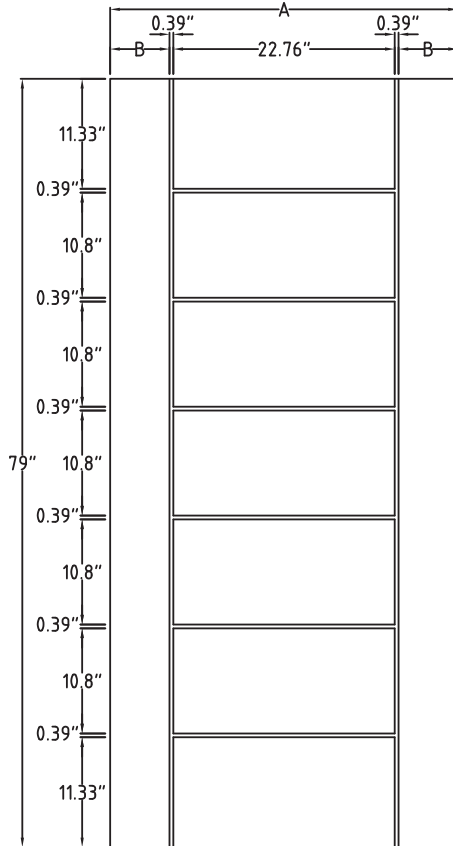

6'8" CTP - Contemporary

6'8"

Size	A	B	Smooth	Oak	Mahogany
2/8	31-3/4"	4.105"	-	WG-CTP-32	-
2/10	33-3/4"	5.105"	-	WG-CTP-34	-
3/0	35-3/4"	6.105"	-	WG-CTP-36	-