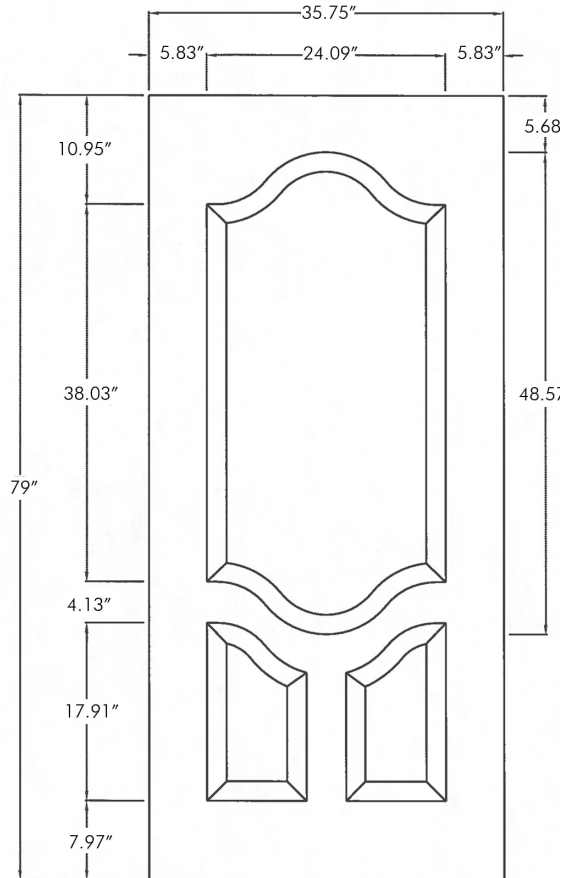

6'8" C3P - Curved 3 Panel

6'8"

 3/4 Oval
 Glass: 16"x40"

cut-out: 17x41

Size	A	B	Smooth	Oak	Mahogany
2/8	31-3/4"	3.83"	-	-	MAH-C3P-32
2/10	33-3/4"	4.83"	-	-	MAH-C3P-34
3/0	35-3/4"	5.83"	-	-	MAH-C3P-36