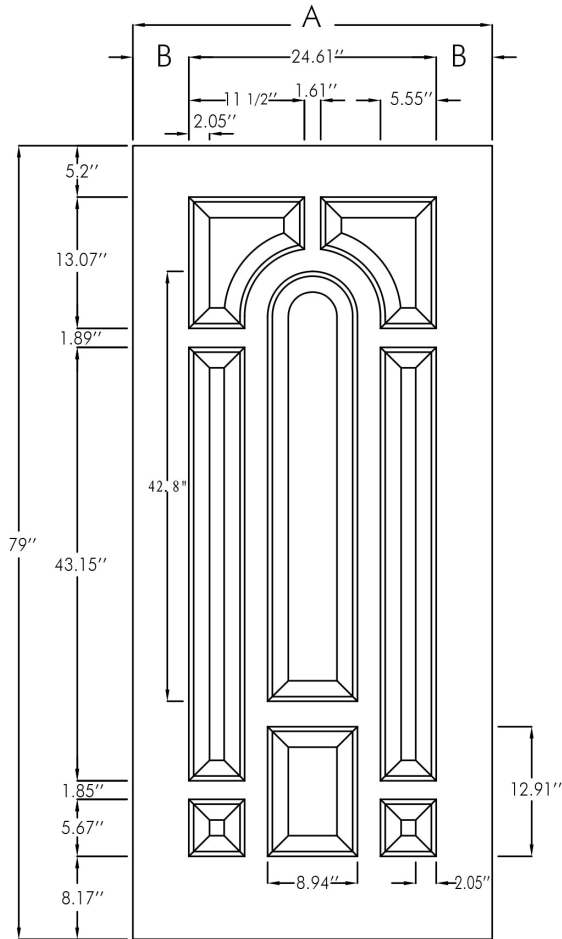

**6'8" 8P - 8 Panel (Parliament)**

6'8"

Glass: 8"x42"

cut-out: 9x43

Size	A	B	Smooth	Oak	Mahogany
2/10	33-3/4"	4.57"	-	WG-8P-34	-
3/0	35-3/4"	5.57"	-	WG-8P-36	-