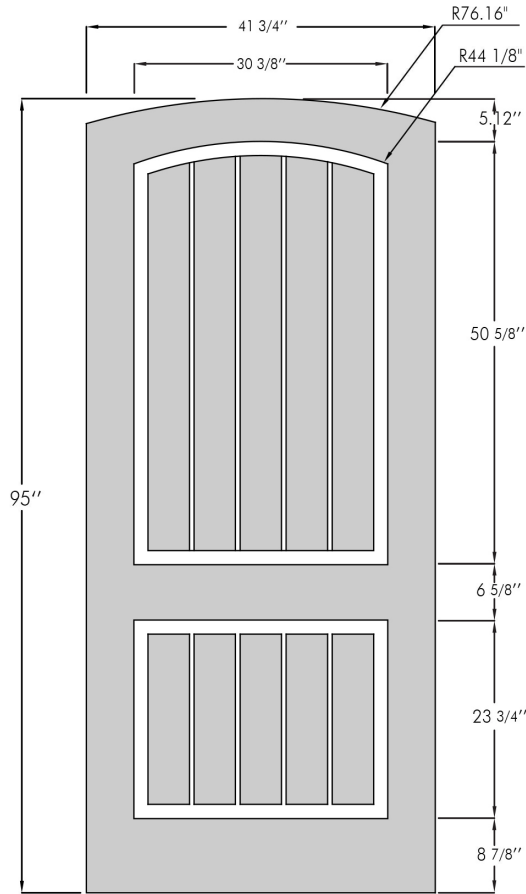

8' RPCT - Rustic Panel Camber Top

8'

Size	A	B	Smooth	Oak	Mahogany
3/6	41-3/4"	5-5/8"	-	-	MAH8-RP-42