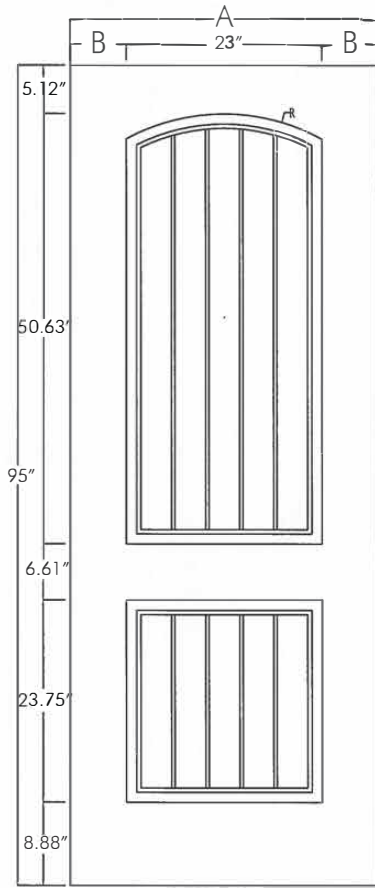

8' RP - Rustic Panel

8'

 Panel Sizes: **2/8, 2/10, 3/0**

 Panel Sizes: **3/4, 3/6**

Size	A	B	Smooth	Oak	Mahogany
2/8	31-3/4"	4-3/8"	-	-	MAH8-RP-32
2/10	33-3/4"	5-3/8"	-	-	MAH8-RP-34
3/0	35-3/4"	6-3/8"	-	-	MAH8-RP-36
3/6	41-3/4"	5-5/8"	-	-	MAH8-RP-42