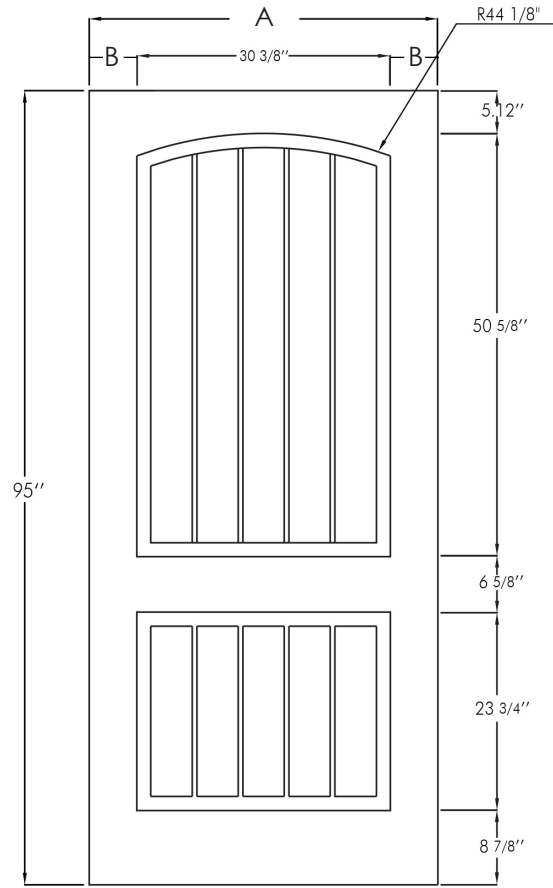

8' RP - Rustic Panel

8'

 Panel Sizes: **2/8, 2/10, 3/0**

 Panel Sizes: **3/4, 3/6**

Size	A	B	Smooth	Oak	Mahogany
2/8	31-3/4"	4-3/8"	-	-	MAH8-RP-32
2/10	33-3/4"	5-3/8"	-	-	MAH8-RP-34
3/0	35-3/4"	6-3/8"	-	-	MAH8-RP-36
3/6	41-3/4"	5-5/8"	-	-	MAH8-RP-42