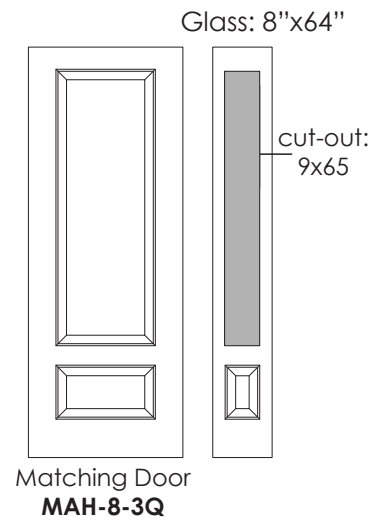

8' NRPSL - Non Planked Rustic Panel Sidelite

8'

Size	A	B	Smooth	Oak	Mahogany
1/0	11-3/4"	1.19"	-	-	MAH8-2PM-SL-12
1/2	13-3/4"	2.19"	-	-	MAH8-2PM-SL-14