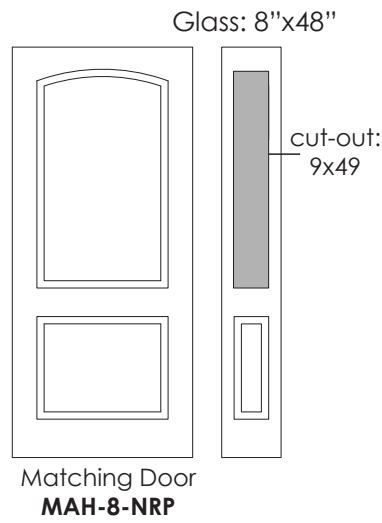

8' NRPSL - Non Planked Rustic Panel Sidelite

8'

Size	A	B	Smooth	Oak	Mahogany
1/0	11-3/4"	1.19"	-	-	MAH8-2PM-SL-12
1/2	13-3/4"	2.19"	-	-	MAH8-2PM-SL-14