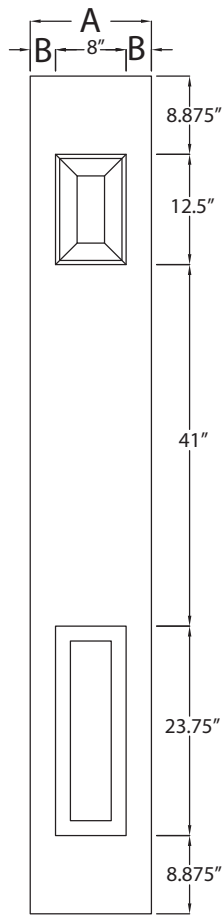

8' NRPSL - Non Planked Rustic Panel Sidelite

8'

Size	A	B	Smooth	Oak	Mahogany
1/0	11-3/4"	1.19"	-	-	MAH8-2PM-SL-12
1/2	13-3/4"	2.19"	-	-	MAH8-2PM-SL-14