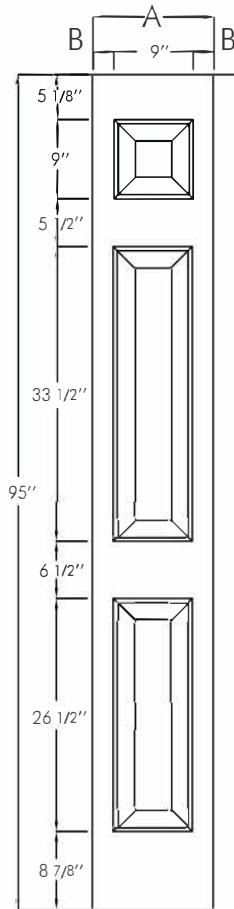

**8' 3PSL - 3 Panel Sidelite**

8'

Glass: 8"x48"

Glass: 8"x64"

Size	A	B	Smooth	Oak	Mahogany
1/0	11-3/4"	1.425"	SM8-3PSL-12	-	-
1/2	13-3/4"	2.425"	SM8-3PSL-14	-	-