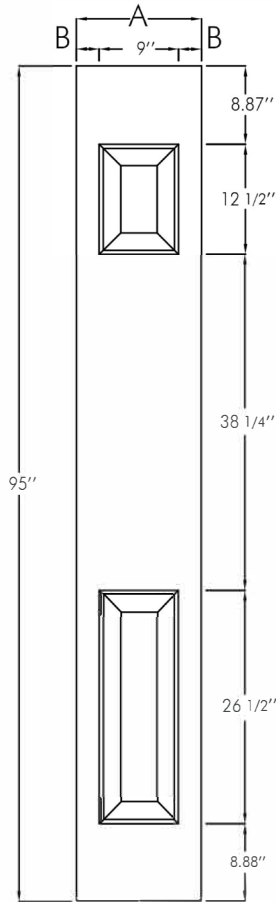

8' 2PSL - Reversible 2 Panel Sidelite

8'

Glass: 8"x48"

cut-out:
9x49

Glass: 8"x64"

cut-out:
9x65

Size	A	B	Smooth	Oak	Mahogany
1/0	11-3/4"	1.19"	-	WG8-2PSL-12	-
1/2	13-3/4"	2.19"	-	WG8-2PSL-14	-